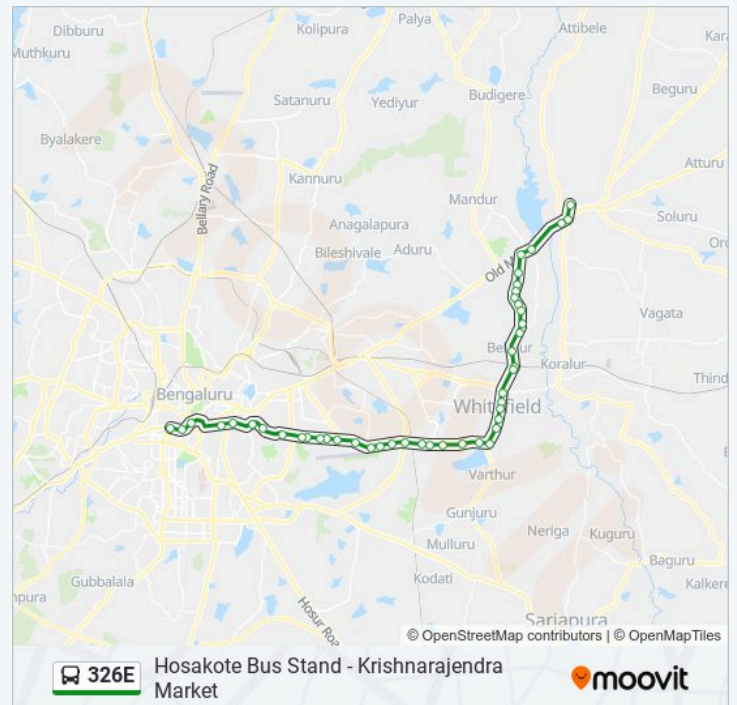

Manipal Hospital

Friday

05:25 - 16:45

Saturday

05:25 - 16:45

326E bus Info

Direction: Krishnarajendra Market

Stops: 45

Trip Duration: 85 min

Line Summary:

Kodihalli

Domlur

Commando Hospital

Military Accounts Office

Life Style

Richmond Circle