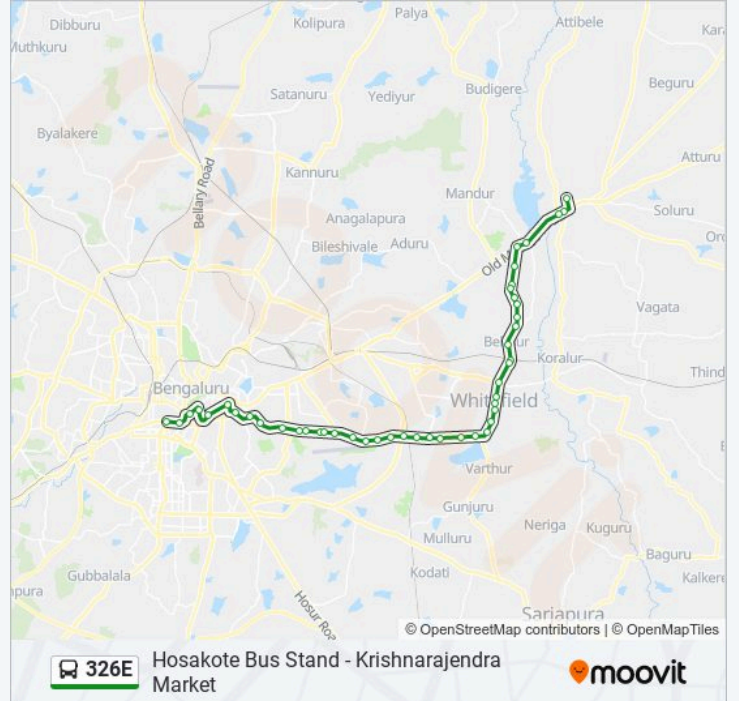

Hoskote K.E.B.Circle

Hoskote Old Bus Stand

Hosakote Bus Stand - Krishnarajendra Market

Direction: Krishnarajendra Market

45 stops

[VIEW LINE SCHEDULE](#)

Hoskote Old Bus Stand

Hoskote K.E.B.Circle