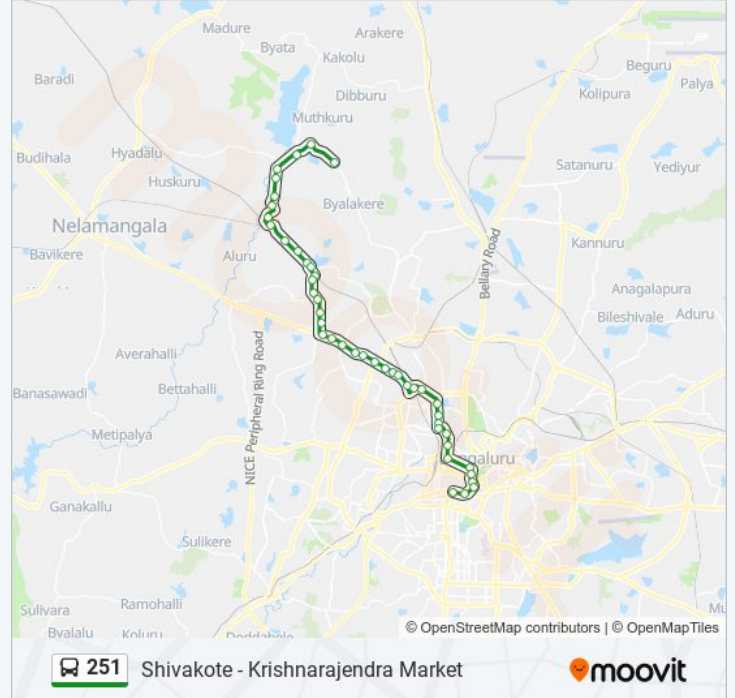

Malleshwaram Link Road

Swastik Sheshadripuram College

Anand Rao Circle

Maharani College

K.R.Circle

St Marthas Hospital Corporation

Corporation

Town Hall

K.R.Market

Direction: Shivakote

41 stops

[VIEW LINE SCHEDULE](#)

K.R.Market

Town Hall

St.Marthas Hospital Corporation

Mysore Bank