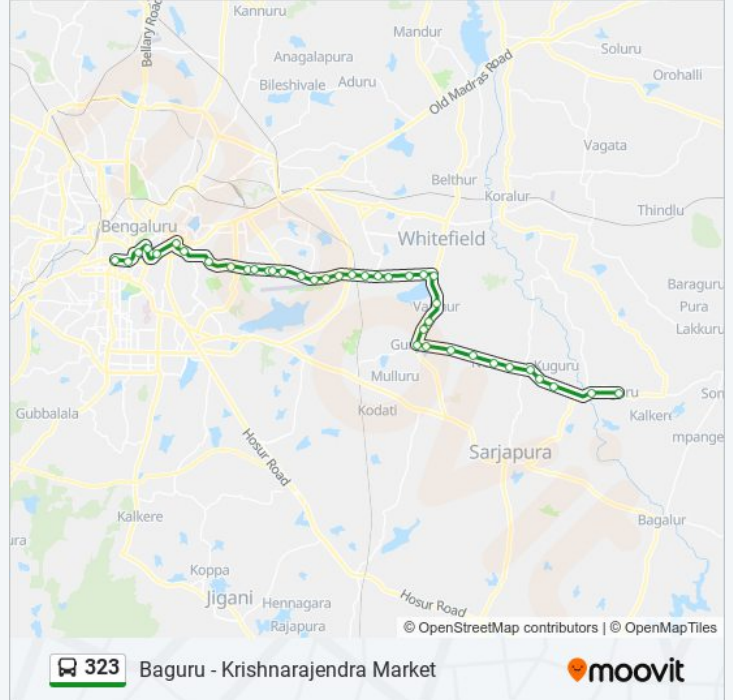

 **323**

Baguru - Krishnarajendra Market

Get The App

The 323 bus line (Baguru - Krishnarajendra Market) has 2 routes. For regular weekdays, their operation hours are:
(1) Baguru: 05:40 - 19:00(2) Krishnarajendra Market: 04:00 - 15:30
Use the Moovit App to find the closest 323 bus station near you and find out when is the next 323 bus arriving.

Direction: Baguru

39 stops

[VIEW LINE SCHEDULE](#)

- K.R.Market
- Town Hall
- Corporation
- St.Joseph Boys High School Malya Hospital
- Richmond Circle (Bishop Coton Girls High School)
- Mayo Hall
- Hosmat Hospital
- Commando Hospital
- Domlur
- Kodihalli
- Manipal Hospital
- Murugeshpalya
- Rajarajeshwari Talkies
- H.A.L.Main Gate
- Helicopter Division
- H.A.L.Kalyana Mantapa
- Yamalur Cross
- Marathahalli
- Marathahalli Bridge
- Munnekolalu Cross (Spice Garden)
- Kundalahalli Gate
- Thubarahalli

323 bus Time Schedule

Baguru Route Timetable:

Sunday	05:40 - 19:00
Monday	05:40 - 19:00
Tuesday	05:40 - 19:00
Wednesday	05:40 - 19:00
Thursday	05:40 - 19:00
Friday	05:40 - 19:00
Saturday	05:40 - 19:00

323 bus Info

Direction: Baguru

Stops: 39

Trip Duration: 68 min

Line Summary:

Siddapura
 Ramagondanahalli
 Varthuru Kodi
 Varthuru Government College
 K.K.School
 Vinayakanagara Gunjuru
 Hosahalli Cross Gunjuru
 Hosahalli Gunjuru
 Thippasandra Gate
 Kathruguppe
 Nerige
 Gonigattapura Cross
 Kamanahalli
 Koli Farm
 Kuguru Gate
 Thiruvaranga Cross
 Baguru