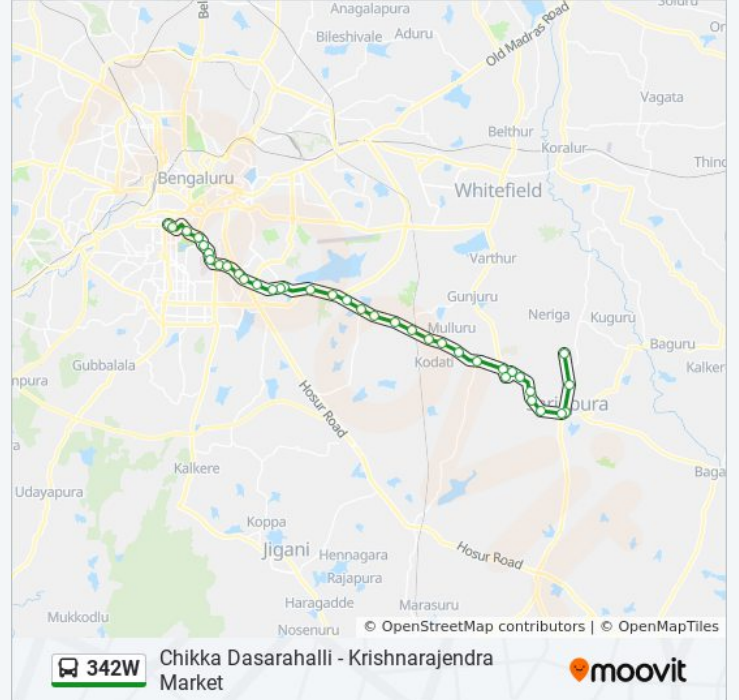

342W bus Info

Direction: Chikka Dasarahalli

Stops: 36

Trip Duration: 67 min

Line Summary:

Sarjapura Wipro Campus

Kodathi Gate

Sulikunte

Sarjapura Circle

Sarjapura

Srirama Temple

Chikka Dasarahalli

Direction: Krishnarajendra Market

37 stops

[VIEW LINE SCHEDULE](#)

Chikka Dasarahalli