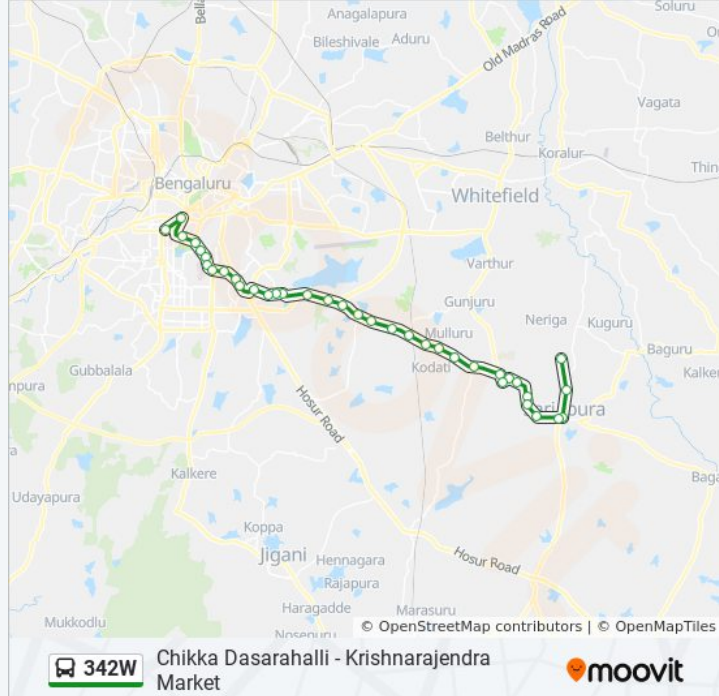

Sarjapura Wipro Campus

Karmelaram Cross

Doddakannalli

Junnasandra Cross Sarjapura Road

Kaikodrahalli

Bellandur Gate

Ibbaluru

Agara Junction (Ring Road)

Jakkasandra

Koramangala

St Francis College / John Fowler

Koramangala Water Tank

St Johns Hospital

Hosur Road Junction

Muneshwara Temple

Bengaluru Dairy Circle

Nimhans Hospital

Lakkasandra

Wilson Garden 7th Cross

Hop Coms / Lalbagh

Lalbagh Main Gate

Town Hall

Krishnarajendra Market

342W bus time schedules and route maps are available in an offline PDF at moovitapp.com. Use the [Moovit App](#) to see live bus times, train schedule or subway schedule, and step-by-step directions for all public transit in Bengaluru.

[About Moovit](#) • [MaaS Solutions](#) • [Supported Countries](#) • [Mooviter Community](#)

© 2024 Moovit - All Rights Reserved

Check Live Arrival Times