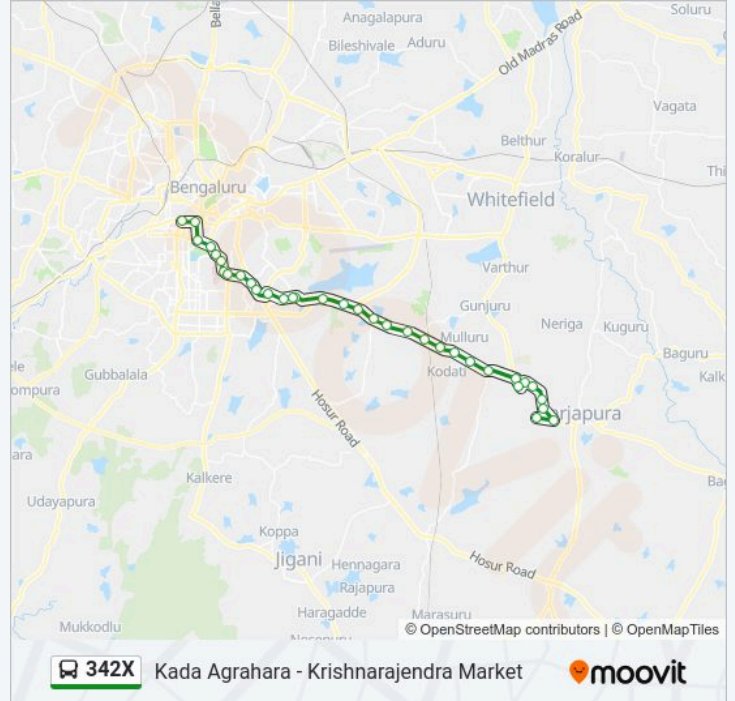

Lakkasandra

Wilson Garden 7th Cross

Hop Coms / Lalbagh

Lalbagh Main Gate

Town Hall

Krishnarajendra Market

342X bus time schedules and route maps are available in an offline PDF at moovitapp.com. Use the Moovit App to see live bus times, train schedule or subway schedule, and step-by-step directions for all public transit in Bengaluru.

© 2024 Moovit - All Rights Reserved