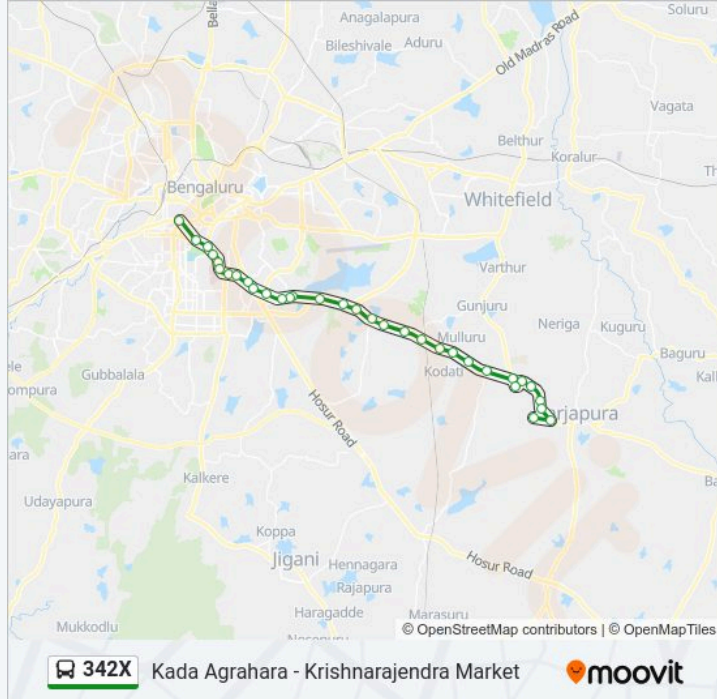

342X bus Info

Direction: Kada Agrahara

Stops: 33

Trip Duration: 66 min

Line Summary:

Sarjapura Wipro Campus

Kodathi Gate

Sulikunte

Kada Agrahara

Direction: Krishnarajendra Market

34 stops

[VIEW LINE SCHEDULE](#)

Kada Agrahara

Somapura Gate

Crystal Apartment Sarjapura Road

Yamare