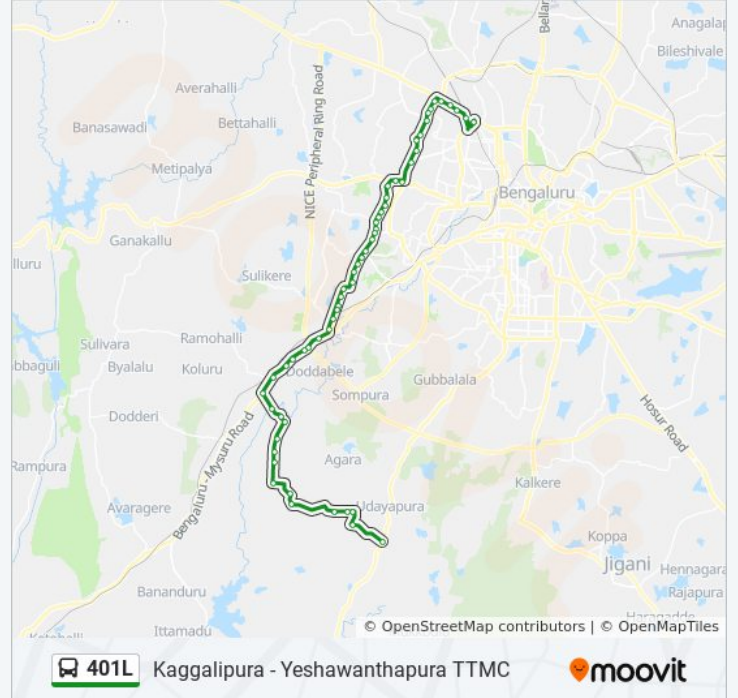

Dr.Ambedkar Institute Of Technology

Kengunte Circle

Mallathahalli Cross

Bengaluru University Quarters

P.V.P.School

Mariyappanapalya

Kenchanapura Cross

Nagadevanahalli

Shirke K.H.B.Quarters

Kengeri Church

Kengeri Satellite Town

Kengeri Railway Station

Kengeri Ganesha Temple

I.M.A.C.India

Kengeri Road Junction

Basavanagara Kengeri

R.R.Medical College

Anchepalya Bidadi Road

Ramohalli Cross

Kumbalagodu

Pinto Bore

Thagachaguppe

Devagere Cross

Ranga Jangama

Eradu Kamba

K Gollahalli

Gonipura

Chinnakurchi

Thittahalli

Gopal Estates

Badekatte

Utthari

Dinnepalya