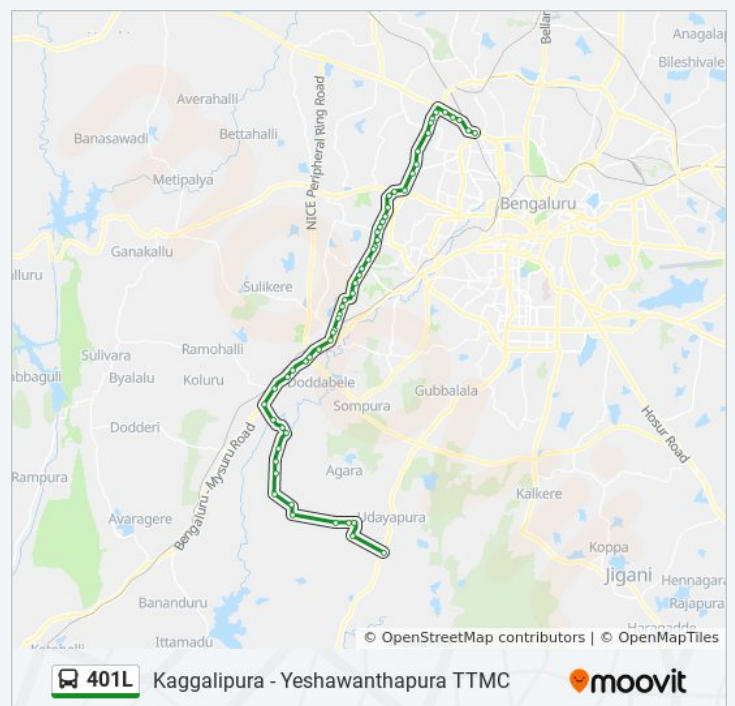

401L bus Info**Direction:** Yeshawanthapura Ttmc**Stops:** 55**Trip Duration:** 78 min**Line Summary:**

Kenchanapura Cross

Mariyappanapalya

P.V.P.School

Bengaluru University Quarters

Mallathahalli Cross

Kengunte Circle