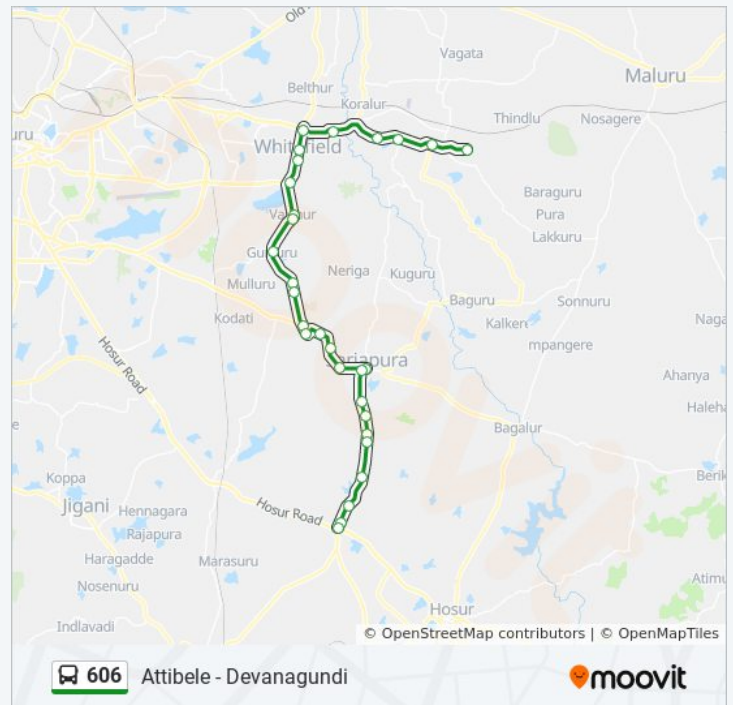

 606

Attibele - Devanagondi

Get The App

The 606 bus line (Attibele - Devanagondi) has 2 routes. For regular weekdays, their operation hours are:

(1) Attibele: 06:25 - 18:05(2) Devanagondi: 08:15 - 19:50

Use the Moovit App to find the closest 606 bus station near you and find out when is the next 606 bus arriving.

## 606 bus Time Schedule

Devanagondi Route Timetable:

Sunday	08:15 - 19:50
Monday	08:15 - 19:50
Tuesday	08:15 - 19:50
Wednesday	08:15 - 19:50
Thursday	08:15 - 19:50
Friday	08:15 - 19:50
Saturday	08:15 - 19:50

## 606 bus Info

**Direction:** Devanagondi

**Stops:** 54

**Trip Duration:** 86 min

**Line Summary:**

Gunjuru

Vinayakanagara Gunjuru

K.K.School