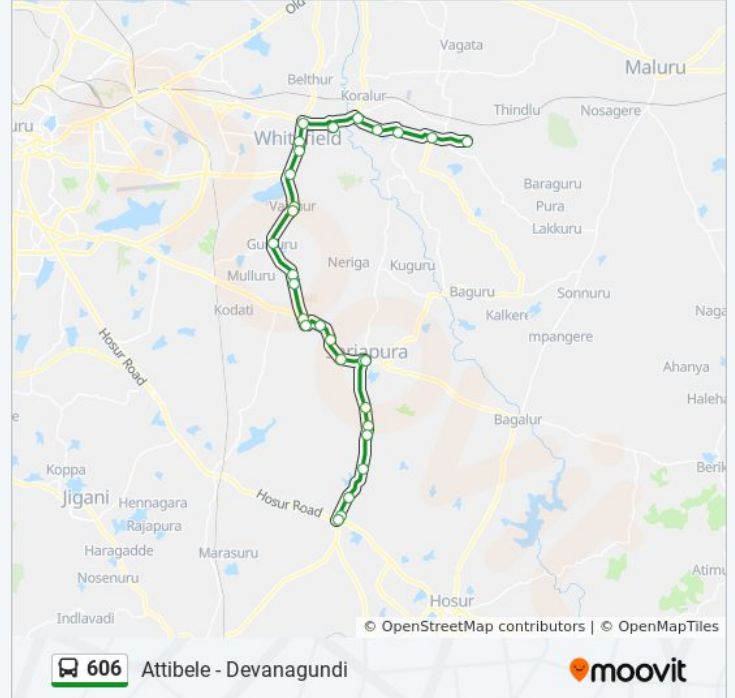

## 606 bus Info

**Direction:** Attibele

**Stops:** 54

**Trip Duration:** 84 min

**Line Summary:**

Vinayakanagara Gunjuru

Gunjuru

Heggondanahalli

Somapura Gate

Sarjapura Circle

Sarjapura

Sarjapura Circle

Junction Of Bikkanahalli

Garments Factory Borugunte

Boorugunte

Billapura

Billapura Gate

Thyavakanahalli Gate

S Medahalli

N.E.T.City Layout

No Name

Silk Farm

Sriram Properties

Bidaraguppe

Bidaraguppe

Anjaneya Temple Bidarakuppe

Inlubele

Jigala Cross

Attibele Bus Stand