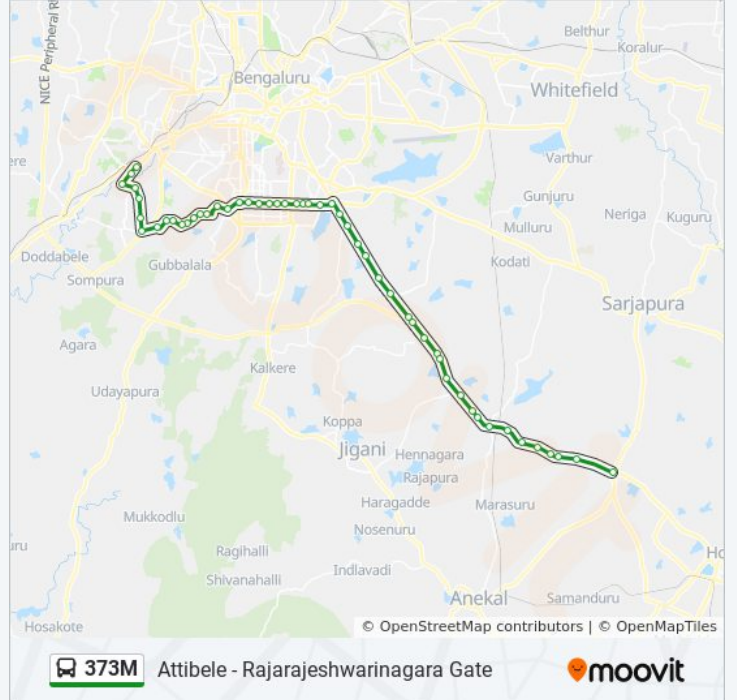

## Attibele - Rajarajeshwarinagara Gate

Get The App

The 373M bus line (Attibele - Rajarajeshwarinagara Gate) has 2 routes. For regular weekdays, their operation hours are: (1) Attibele: 08:05 - 21:15(2) Rajarajeshwarinagara Gate: 06:00 - 20:20  
Use the Moovit App to find the closest 373M bus station near you and find out when is the next 373M bus arriving.

### 373M bus Info

**Direction:** Attibele

**Stops:** 51

**Trip Duration:** 85 min

**Line Summary:**

Jayanagar East  
M.I.C.O.Layout  
B.T.M.Layout Water Tank  
16th Main B.T.M.Layout  
Kuvempunagara (B.T.M.Layout)  
Central Silk Board  
Roopena Agrahara  
Bommanahalli  
Garvebhavi Palya  
Kudlu Gate  
Singasandra  
Hosa Road  
Electronic City P.E.S.I.T College  
Konappana Agarhara  
Electronic City  
Veerasandra  
Huskur Gate  
Hebbagodi  
Bommasandra  
B.T.L.College  
Hennagara Gate  
Chandapura  
Hale Chandapura  
Tirumagondanahalli  
Neraluru Cross  
Guddahatti Cross  
Guestline Hotel  
Yadavanahalli  
Attibele Circle

**Direction: Rajarajeshwarinagara Gate**

53 stops

[VIEW LINE SCHEDULE](#)

**373M bus Time Schedule**

Rajarajeshwarinagara Gate Route Timetable:

Sunday

06:00 - 20:20

Attibele Bus Stand