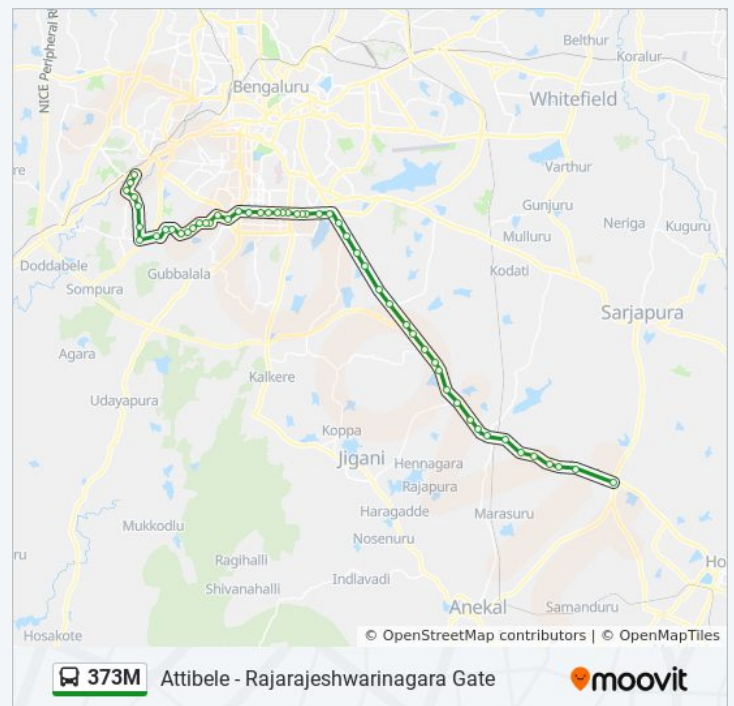

### 373M bus Info

**Direction:** Rajarajeshwarinagara Gate

**Stops:** 53

**Trip Duration:** 87 min

**Line Summary:**

Sangam Circle

Banashankari Bus Station

Kadirenahalli Cross