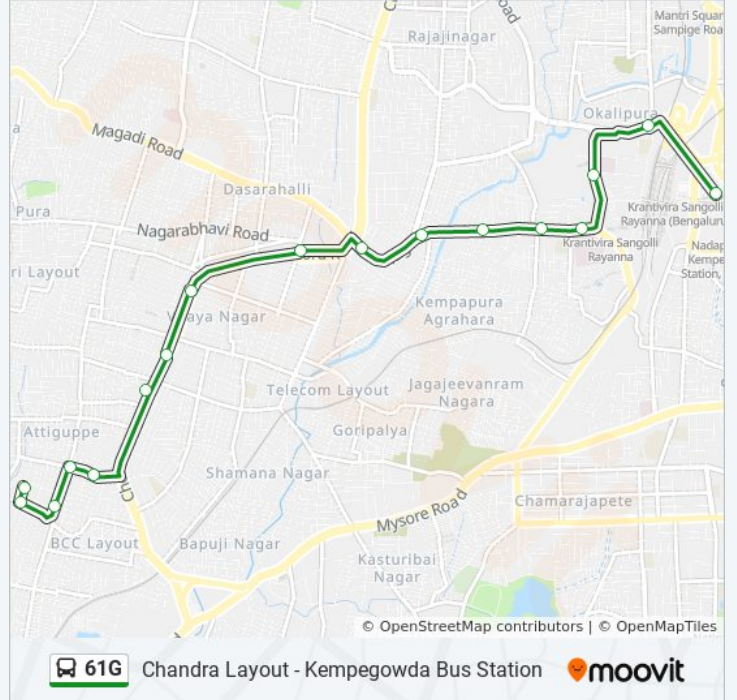

Use the Moovit App to find the closest 61G bus station near you and find out when is the next 61G bus arriving.

Direction: Chandra Layout

16 stops

[VIEW LINE SCHEDULE](#)

Kempegowda Bus Station

Okalipura

Minerva Mill

61G bus Info

Direction: Chandra Layout

Stops: 16

Trip Duration: 18 min

Line Summary:

Direction: Kempegowda Bus Station

16 stops

[VIEW LINE SCHEDULE](#)

61G bus Time Schedule

Kempegowda Bus Station Route Timetable:

Sunday	05:00 - 20:20
Monday	05:00 - 20:20
Tuesday	05:00 - 20:20
Wednesday	05:00 - 20:20
Thursday	05:00 - 20:20
Friday	05:00 - 20:20
Saturday	05:00 - 20:20

61G bus Info

Direction: Kempegowda Bus Station

Stops: 16

Trip Duration: 17 min

Line Summary:

61G bus time schedules and route maps are available in an offline PDF at moovitapp.com. Use the [Moovit App](#) to see live bus times, train schedule or subway schedule, and step-by-step directions for all public transit in Bengaluru.