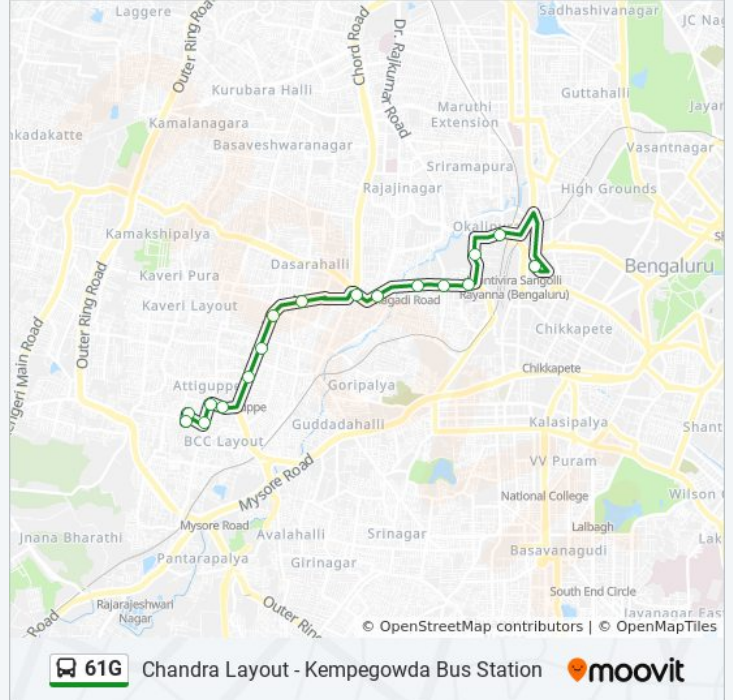

Chandra Layout - Kempegowda Bus Station

[Get The App](#)

The 61G bus line (Chandra Layout - Kempegowda Bus Station) has 2 routes. For regular weekdays, their operation hours are:

(1) Chandra Layout: 06:00 - 21:00(2) Kempegowda Bus Station: 05:00 - 20:20

Use the Moovit App to find the closest 61G bus station near you and find out when is the next 61G bus arriving.

Direction: Chandra Layout

16 stops

[VIEW LINE SCHEDULE](#)

Kempegowda Bus Station

Okalipura

Minerva Mill

Income Tax Layout

Chandra Public School

Ganesha Temple Chandra Layout

Chandra Layout Circle

Chandra Layout

61G bus Time Schedule

Chandra Layout Route Timetable:

Sunday	06:00 - 21:00
Monday	06:00 - 21:00
Tuesday	06:00 - 21:00
Wednesday	06:00 - 21:00
Thursday	06:00 - 21:00
Friday	06:00 - 21:00
Saturday	06:00 - 21:00

61G bus Info

Direction: Chandra Layout

Stops: 16

Trip Duration: 18 min

Line Summary:

Direction: Kempegowda Bus Station

16 stops

[VIEW LINE SCHEDULE](#)