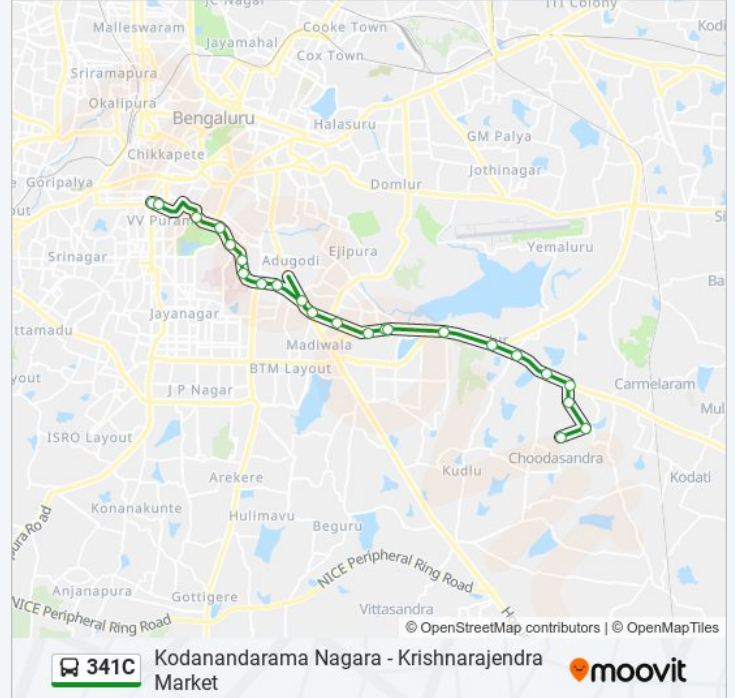

341C bus Info

Direction: Kodanandarama Nagara

Stops: 23

Trip Duration: 45 min

Line Summary:

Halanayakanahalli

Kodanandarama Nagara

Direction: Krishnarajendra Market