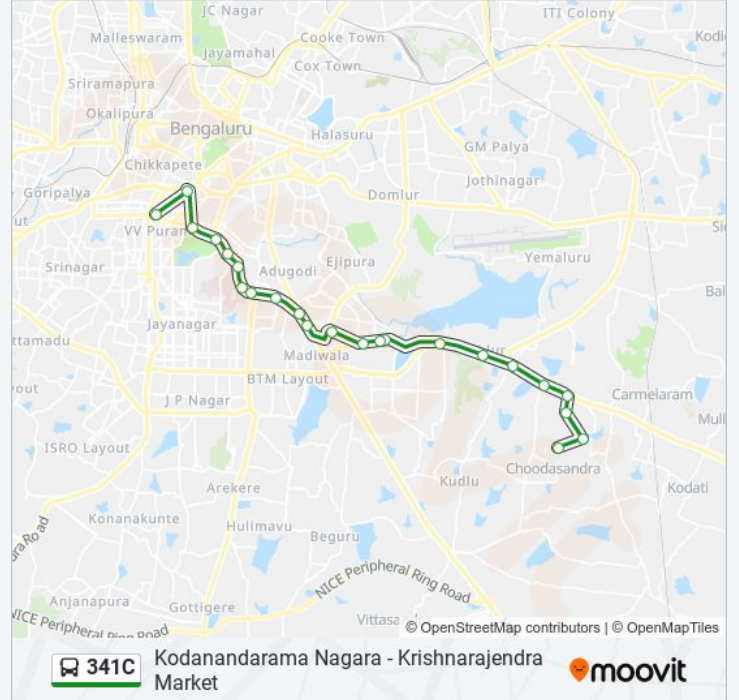

Wilson Garden 7th Cross

Hop Coms / Lalbagh

Lalbagh Main Gate

Town Hall

Krishnarajendra Market

341C bus time schedules and route maps are available in an offline PDF at moovitapp.com. Use the Moovit App to see live bus times, train schedule or subway schedule, and step-by-step directions for all public transit in Bengaluru.

© 2024 Moovit - All Rights Reserved