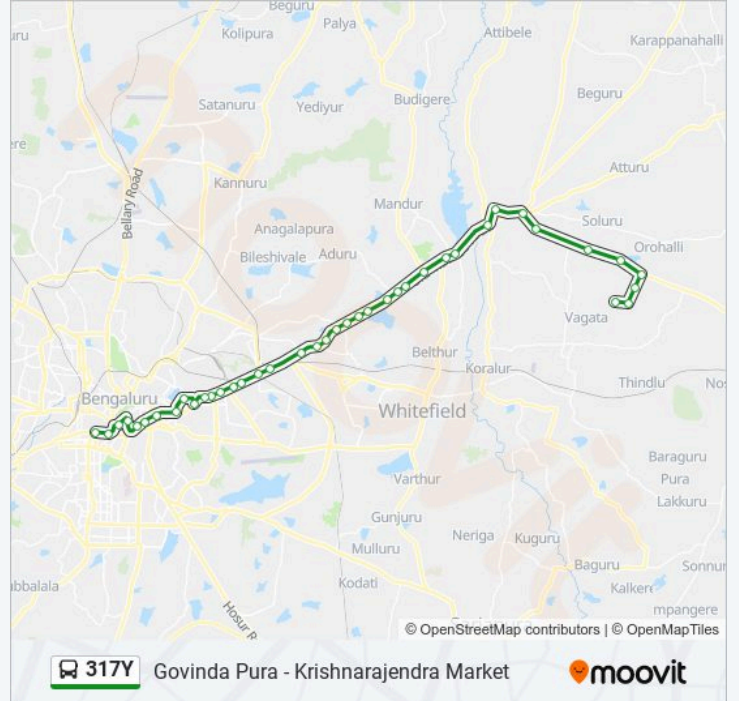

317Y bus Info

Direction: Govinda Pura

Stops: 40

Trip Duration: 77 min

Line Summary:

Bhattarahalli

S.J.E.S.College

Medahalli

Hoskote Government Hospital

Al Ameen Residential School

Haralur Cross

Jadagenahalli

Karibiranahosahalli Gate

Karibiranahosahalli

Govindapura Cross

Govinda Pura

Direction: Krishnarajendra Market

37 stops

[VIEW LINE SCHEDULE](#)

Govinda Pura

Govinda Pura Cross

Karibiranahosahalli

Karibiranahosahalli Gate

Jadigenahalli