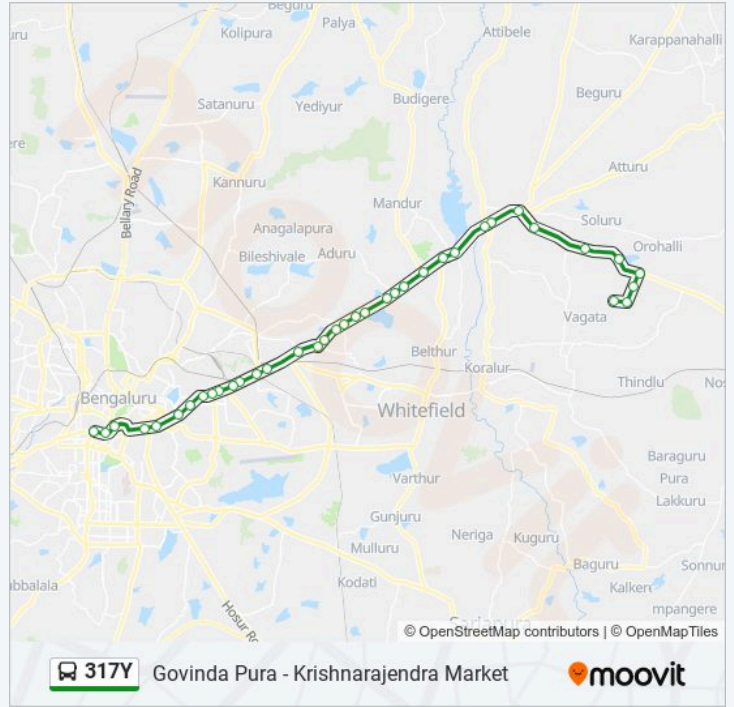

Line Summary:

Huskur Kodi

Katamnalluru Gate

Budigere Cross

Cheemasandra Gate

Avalahalli

Veeranahalli

Medahalli

S.J.E.S.College

Bhattarahalli

Subashanagara

Police Quarters K.R.Puram

K.R.Puram Market

I.T.I.Colony Gate

Tin Factory

Benniganahalli

Baiyappanahalli Metro Station

N.G.E.F.

Swamy Vivekananda Metro Station / Isolation Hospital

Binnamangala (Indiranagara R.T.O.Office)

Depot 6 Indiranagara

Halasuru

Lido

Life Style

Richmond Circle

Corporation

Town Hall

K.R.Market

317Y bus time schedules and route maps are available in an offline PDF at moovitapp.com. Use the Moovit App to see live bus times, train schedule or subway schedule, and step-by-step directions for all public transit in Bengaluru.

© 2024 Moovit - All Rights Reserved