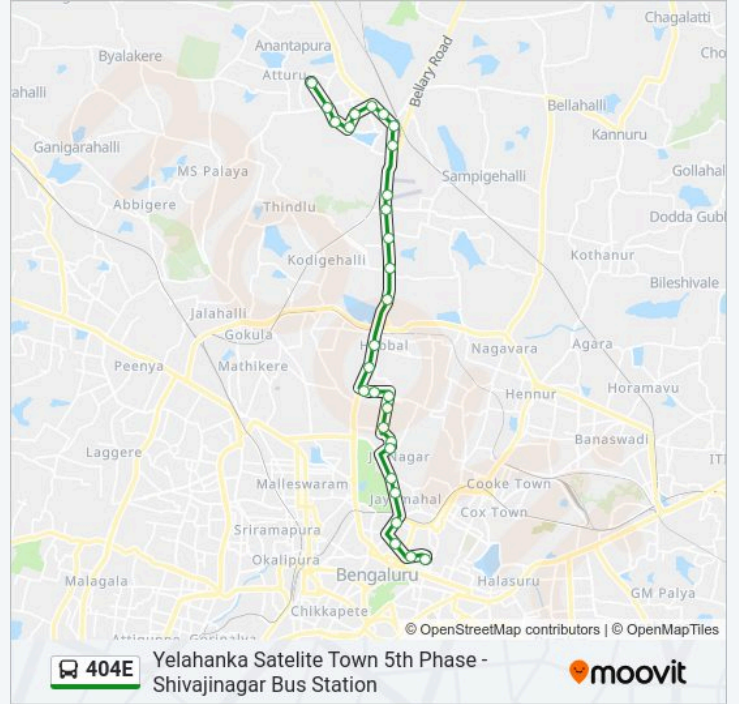

404E bus Info

Direction: Yelahanka Satelite Town 5th Phase

Stops: 29

Trip Duration: 44 min

Line Summary:

G.K.V.K.Gate

Jakkur Aerodrum

Allalasanra Gate

Yelahanka Police Station

Yelahanka N.E.S.Office

Seshadripuram College Yelahanka

Sharavathi Hotel

Chikka Bommasandra Cross

Yelahanka Satellite Town

Mother Dairy Cross Yelahanka

Yelahanka 5th Phase New Town