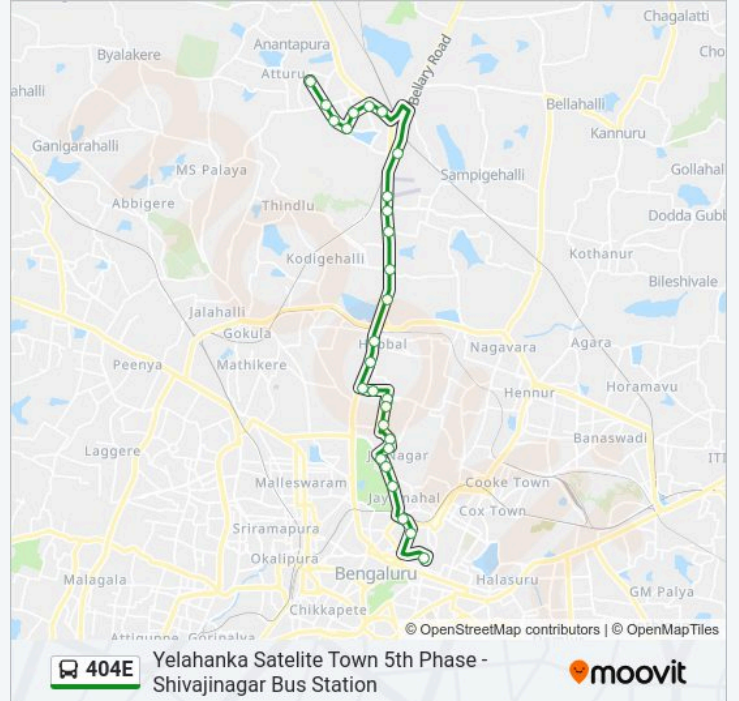

404E bus Info

Direction: Shivajinagar Bus Station

Stops: 28

Trip Duration: 40 min

Line Summary:

Matadahalli

C.Q.A.L.

T.V Tower

Munireddy Palya

Jayamahall

Cantonment Railway Station

C.S.I.Hospital Queens Road

Shivajinagara Bus Station

Direction: Yelahanka Satelite Town 5th Phase

29 stops

[VIEW LINE SCHEDULE](#)