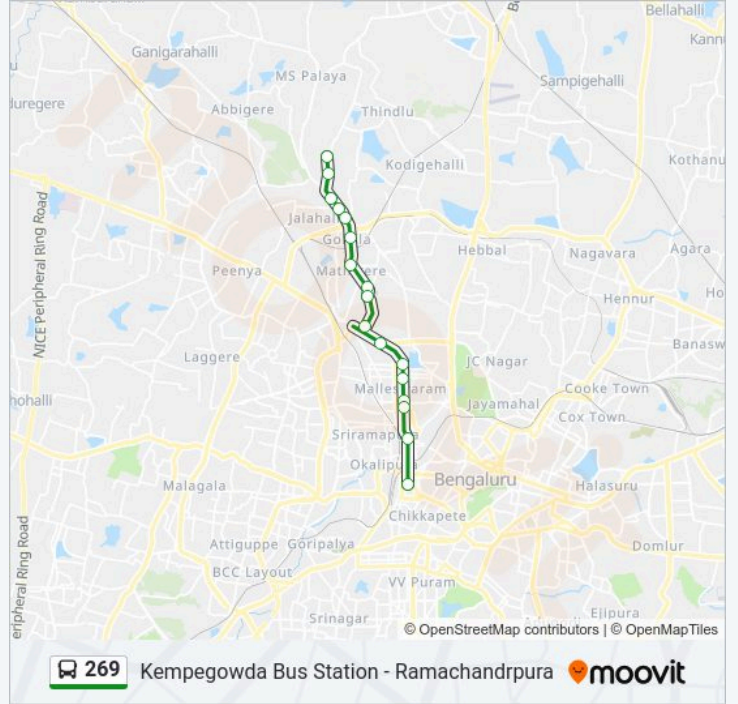

269 bus Info

Direction: Kempegowda Bus Station

Stops: 17

Trip Duration: 30 min

Line Summary:

Direction: Ramachandrapura

17 stops

[VIEW LINE SCHEDULE](#)

- Kempegowda Bus Station
- Central (Towards K.B.S.Majestic)
- Malleshwaram Circle
- 8th Cross Malleshwaram
- 15th Cross Malleshwaram
- 18th Cross Malleshwaram
- Tata Institute
- Toll Gate Yeshwanthapura
- Diwanarapalya
- M.S.Ramaiah College
- Mathikere
- Gokula
- B.E.L.Circle
- S.B.I.Bank B.E.L.Circle
- B.E.L.Market
- Ramachandrapura Tent
- Ramachandrapura

269 bus Time Schedule

Ramachandrapura Route Timetable:

Sunday	07:30 - 21:50
Monday	07:30 - 21:50
Tuesday	07:30 - 21:50
Wednesday	07:30 - 21:50
Thursday	07:30 - 21:50
Friday	07:30 - 21:50
Saturday	07:30 - 21:50

269 bus Info

Direction: Ramachandrapura

Stops: 17

Trip Duration: 29 min

Line Summary:

269 bus time schedules and route maps are available in an offline PDF at moovitapp.com. Use the Moovit App to see live bus times, train schedule or subway schedule, and step-by-step directions for all public transit in Bengaluru.