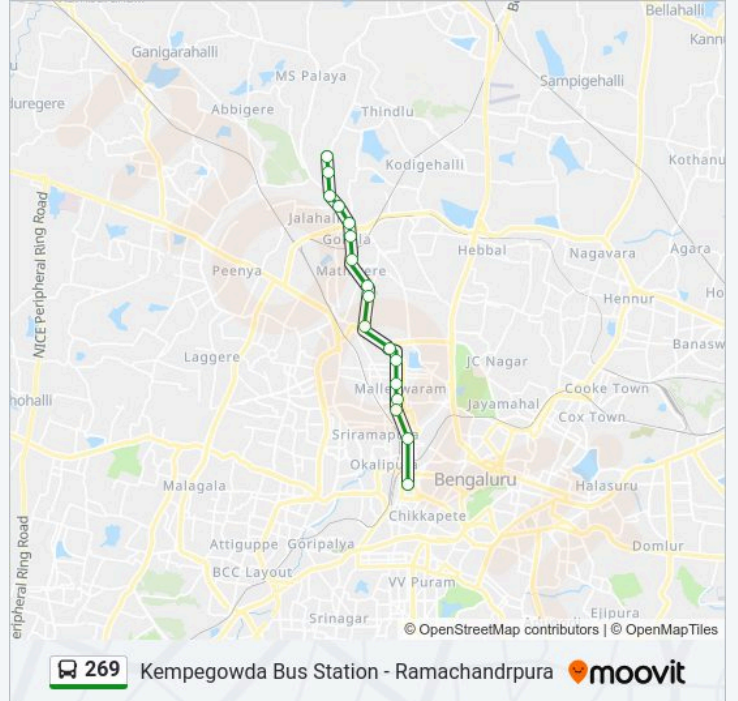

 269

Kempegowda Bus Station - Ramachandrpura

Get The App

The 269 bus line (Kempegowda Bus Station - Ramachandrpura) has 2 routes. For regular weekdays, their operation hours are:

(1) Kempegowda Bus Station: 07:30 - 20:40(2) Ramachandrpura: 07:30 - 21:50

Use the Moovit App to find the closest 269 bus station near you and find out when is the next 269 bus arriving.

Direction: Kempegowda Bus Station

17 stops

[VIEW LINE SCHEDULE](#)

Ramachandrapura
Ramachandrapura Tent
B.E.L.Market
S.B.I.Bank B.E.L.Circle
B.E.L.Circle
Gokula
Mathikere
M.S.Ramaiah College
Diwanarapalya
Toll Gate Yeshwanthapura
Tata Institute - Sankey Road
18th Cross Malleshwaram
13th Cross Malleshwaram
8th Cross Malleshwaram
Malleshwaram Circle
Central (Towards K.B.S.Majestic)
Kempegowda Bus Station

269 bus Time Schedule

Kempegowda Bus Station Route Timetable:

Sunday	07:30 - 20:40
Monday	07:30 - 20:40
Tuesday	07:30 - 20:40
Wednesday	07:30 - 20:40
Thursday	07:30 - 20:40
Friday	07:30 - 20:40
Saturday	07:30 - 20:40

269 bus Info

Direction: Kempegowda Bus Station

Stops: 17

Trip Duration: 30 min

Line Summary:

Direction: Ramachandrapura

17 stops

[VIEW LINE SCHEDULE](#)