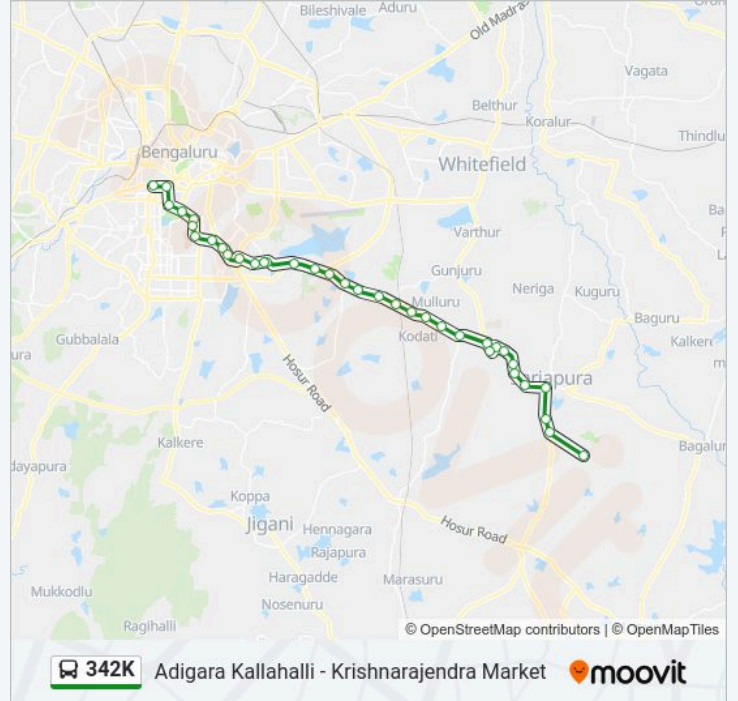

Karmelaram Cross

Doddakannalli

Junnasandra Cross Sarjapura Road

Kaikodrahalli

Bellandur Gate

Ibbaluru

Agara Junction (Ring Road)

Koramangala 1st Block

Koramangala

St Francis College / John Fowler

Koramangala Water Tank

St Johns Hospital

Hosur Road Junction

Muneshwara Temple

Nimhans Hospital

Lakkasandra

Wilson Garden 12th Cross

Hop Coms / Lalbagh

Lalbagh Main Gate

Town Hall

Krishnarajendra Market

342K bus time schedules and route maps are available in an offline PDF at moovitapp.com. Use the Moovit App to see live bus times, train schedule or subway schedule, and step-by-step directions for all public transit in Bengaluru.

© 2024 Moovit - All Rights Reserved