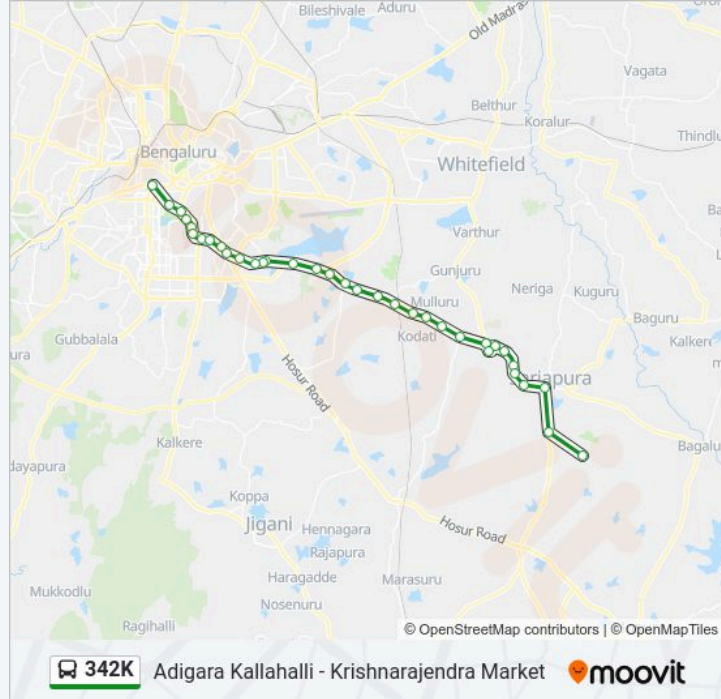

Sarjapura Wipro Campus

Kodathi Gate

Sulikunte

Muttanalluru Cross

Dommasandra Circle

Dommasandra

Thigalara Chowdenahalli Cross

Chambenahalli

Yamare

Crystal Apartment Sarjapura Road

Somapura Gate

Sarjapura Circle

Billapura

Adigara Kallahalli

Direction: Krishnarajendra Market

36 stops

[VIEW LINE SCHEDULE](#)

Adigara Kallahalli

Billapura

Garments Factory Borugunte

Sarjapura Circle

Somapura Gate

Crystal Apartment Sarjapura Road

Yamare

Chambenahalli

Thigalara Chowdenahalli Cross

Dommasandra

Dommasandra Circle

Muttanalluru Cross

Sulikunte

Kodathi Gate

Sarjapura Wipro Campus

342K bus Time Schedule

Krishnarajendra Market Route Timetable:

Sunday	06:00 - 18:05
Monday	06:00 - 18:05
Tuesday	06:00 - 18:05
Wednesday	06:00 - 18:05
Thursday	06:00 - 18:05
Friday	06:00 - 18:05
Saturday	06:00 - 18:05

342K bus Info

Direction: Krishnarajendra Market

Stops: 36

Trip Duration: 66 min

Line Summary: