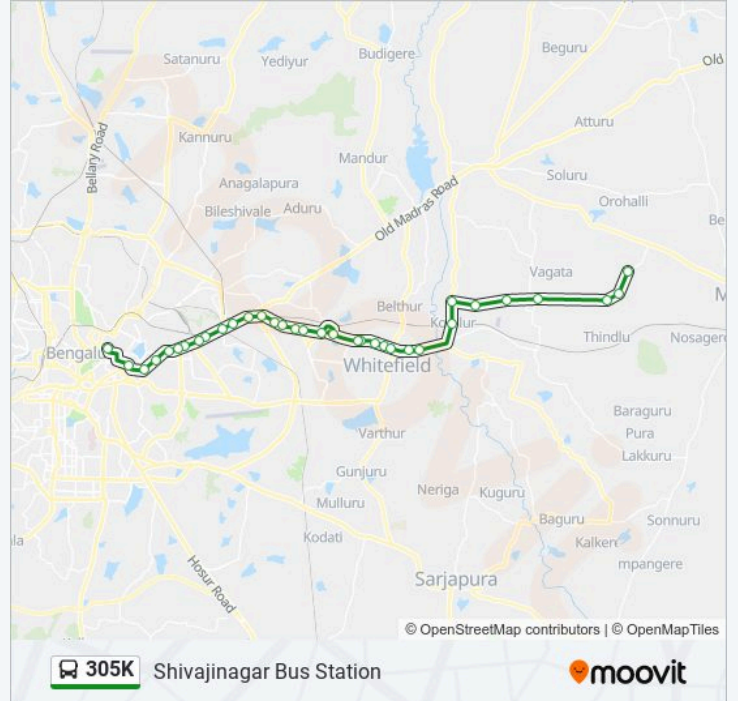

Brook Steel E.S.I.

Garudacharpalya

Singayyanapalya

Mahadevapura

B Narayanapura

K.R.Puram Metro Station

Tin Factory

Benniganahalli

Baiyappanahalli Metro Station

N.G.E.F.

Swamy Vivekananda Metro Station / Isolation Hospital

Binnamangala (Indiranagara R.T.O.Office)

Depot 6 Indiranagara

Halasuru

Lido

Manipal Centre

Shivajinagara Bus Station

305K bus time schedules and route maps are available in an offline PDF at moovitapp.com. Use the Moovit App to see live bus times, train schedule or subway schedule, and step-by-step directions for all public transit in Bengaluru.

© 2024 Moovit - All Rights Reserved