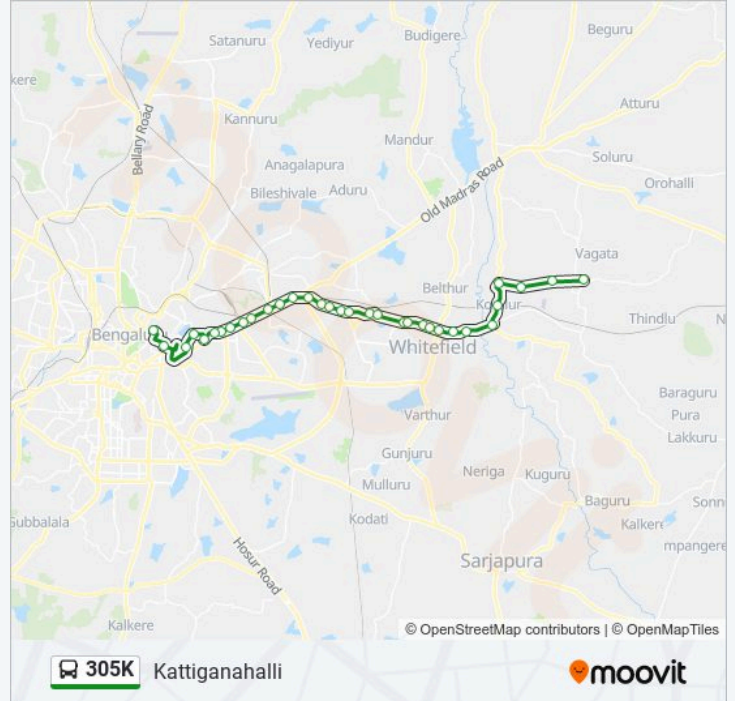

I.T.P.L.Whitefield

G.R Tech Park I.T.P.L

B.P.L.

Hope Farm

M.V.J.College

Channasandra

Thirumalashettyhalli Cross

Koraluru Railway Gate

Mallasandra

Naduvatti

Bisanahalli

Makanahalli

Direction: Shivajinagar Bus Station

34 stops

[VIEW LINE SCHEDULE](#)

Kattiganahalli

Bommanabande

Kajihosahalli

Makanahalli

Bisanahalli

Naduvatti

K Mallasandra

Koraluru Railway Gate

Channasandra

M.V.J.College

Hope Farm

B.P.L.

G.R Tech Park I.T.P.L

I.T.P.L.Whitefield

Pattandur Agrahara Gate

Rajapalya

Hoodi

305K bus Time Schedule

Shivajinagar Bus Station Route Timetable:

Sunday	07:30 - 17:00
Monday	07:30 - 17:00
Tuesday	07:30 - 17:00
Wednesday	07:30 - 17:00
Thursday	07:30 - 17:00
Friday	07:30 - 17:00
Saturday	07:30 - 17:00

305K bus Info

Direction: Shivajinagar Bus Station

Stops: 34

Trip Duration: 75 min

Line Summary: