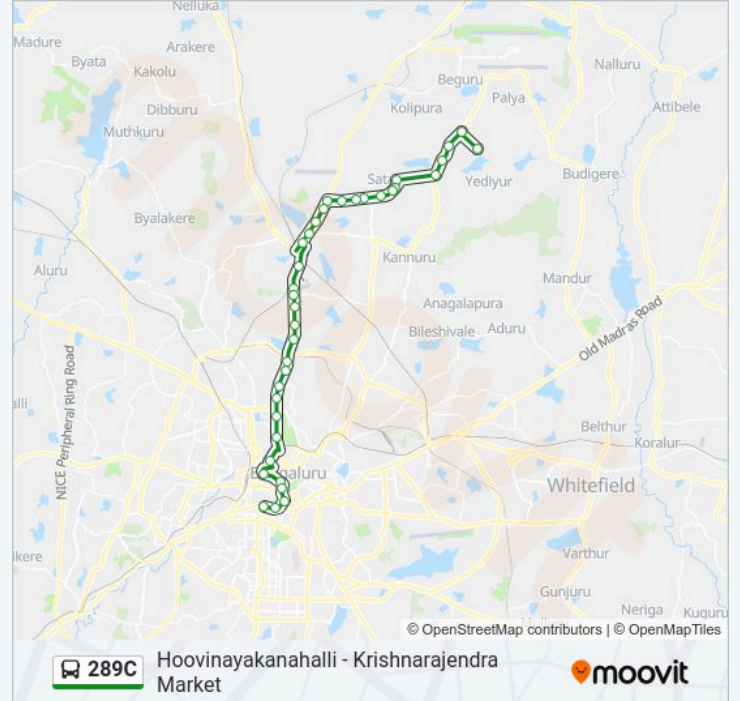

Venkatala

Kogilu Cross

Yelahanka Santhe Circle

Allalasanra Gate

Jakkur Aerodrum

G.K.V.K.Gate

Byatarayanapura

Kodigehalli Gate

Military Dairy Farm (Esteem Mall)

Hebbala

Canara Bank Hebbala

C.B.I

Mekhri Circle Bus Stop

Palace Ground

R.M.Guttahalli

Shivananda Stores

Anand Rao Circle

Maharani College

K.R.Circle

Corporation

Town Hall

K.R.Market

289C bus time schedules and route maps are available in an offline PDF at moovitapp.com. Use the Moovit App to see live bus times, train schedule or subway schedule, and step-by-step directions for all public transit in Bengaluru.

© 2024 Moovit - All Rights Reserved