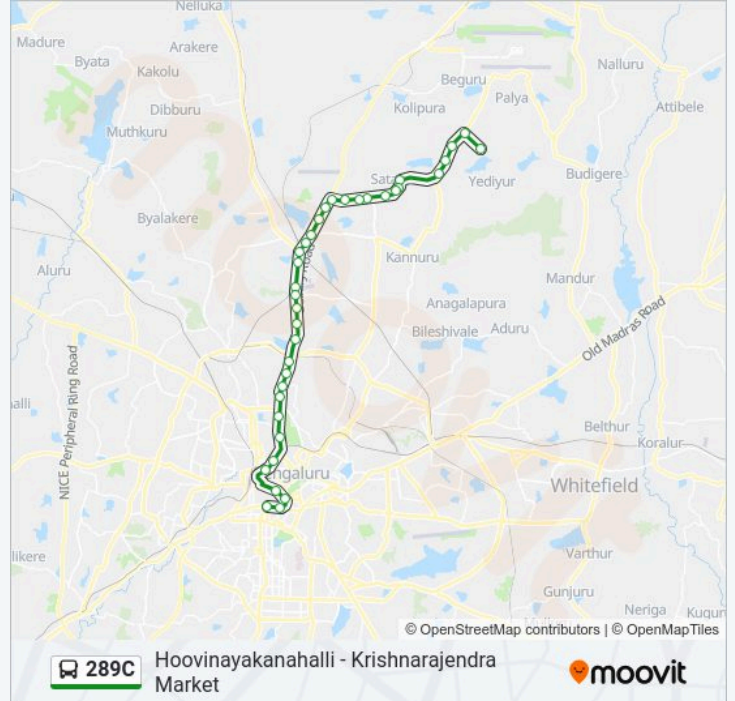

Venkatala

Palanahalli Gate

Bagalur Cross

Dwarakanagara

Kattigehalli Cross

Reva College Cross

Country Club Sathanur

Srinivasapura Cross

Sathanuru Colony

Sathanuru

Bagaluru

Bagaluru Colony

Navodaya School Bagaluru

Hoovinayakanahalli Gate

Hoovinayakanahalli

Direction: Krishnarajendra Market

36 stops

[VIEW LINE SCHEDULE](#)

Hoovinayakanahalli

K.I.A.D.B. Hoovinayakanahalli Gate

Navodaya School Bagaluru

Bagaluru Colony

Bagaluru

Sathanuru

Sathanuru Colony

Srinivasapura Cross

Country Club Sathanur

Reva College Cross

Kattigehalli Cross

Dwarakanagara

Bagalur Cross

Palanahalli Gate

289C bus Time Schedule

Krishnarajendra Market Route Timetable:

Sunday	05:30 - 18:30
Monday	05:30 - 18:30
Tuesday	05:30 - 18:30
Wednesday	05:30 - 18:30
Thursday	05:30 - 18:30
Friday	05:30 - 18:30
Saturday	05:30 - 18:30

289C bus Info

Direction: Krishnarajendra Market

Stops: 36

Trip Duration: 69 min

Line Summary: