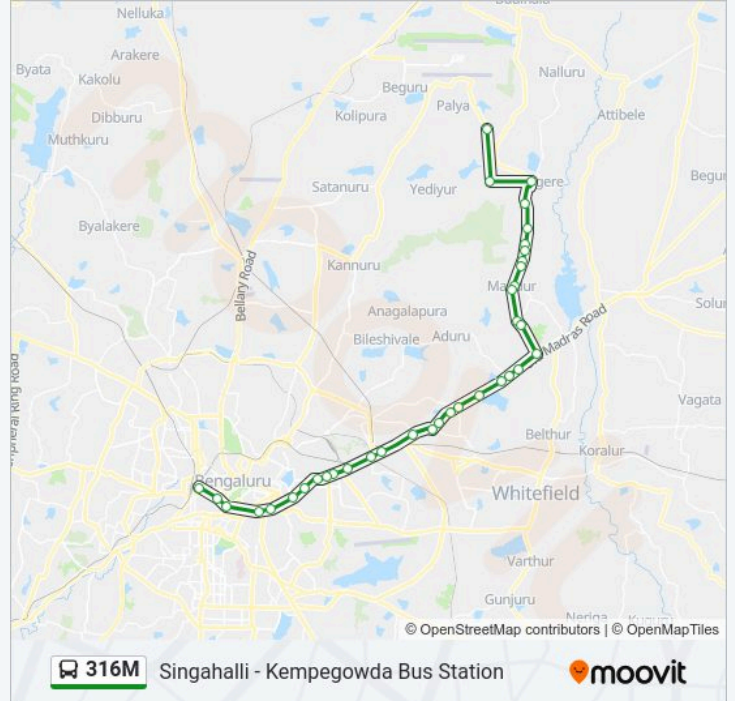

316M bus Info

Direction: Kempegowda Bus Station

Stops: 36

Trip Duration: 63 min

Line Summary:

K.R.Puram Market

I.T.I.Colony Gate

Tin Factory

Richmond Circle

St.Marthas Hospital Corporation

Mysore Bank

Kempegowda Bus Station

Direction: Singahalli

40 stops

[VIEW LINE SCHEDULE](#)

Kempegowda Bus Station