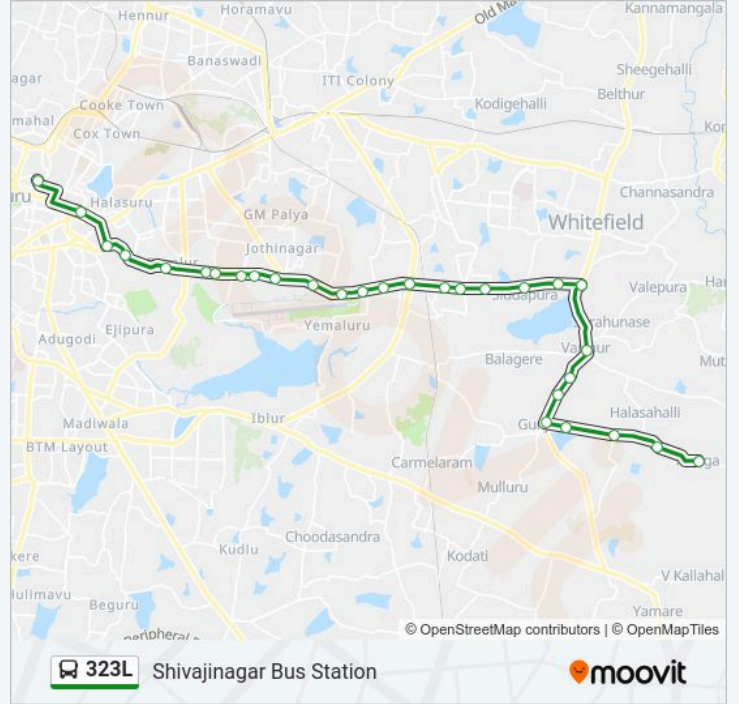

Helicopter Division

H.A.L.Main Gate

Rajarajeshwari Talkies

Murugeshpalya

Manipal Hospital

Kodihalli

Domlur

Commando Hospital

Military Accounts Office

Manipal Centre

Shivajinagara Bus Station

323L bus time schedules and route maps are available in an offline PDF at moovitapp.com. Use the Moovit App to see live bus times, train schedule or subway schedule, and step-by-step directions for all public transit in Bengaluru.

© 2024 Moovit - All Rights Reserved