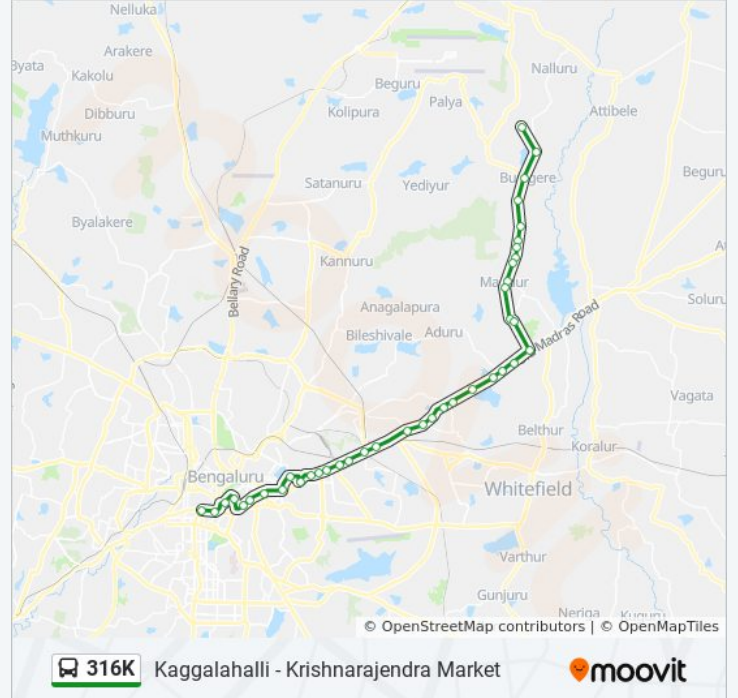

Kattugollahalli

Singarapura

Jyothipura

Thirumenahalli Gate

Handarahalli Gate

Budigere

Chowdappanahalli

Kaggalahalli

 316K Kaggalahalli - Krishnarajendra Market 

Direction: Krishnarajendra Market

35 stops

[VIEW LINE SCHEDULE](#)

Kaggalahalli

Kaggalahalli Gate

Chowdappanahalli

Budigere