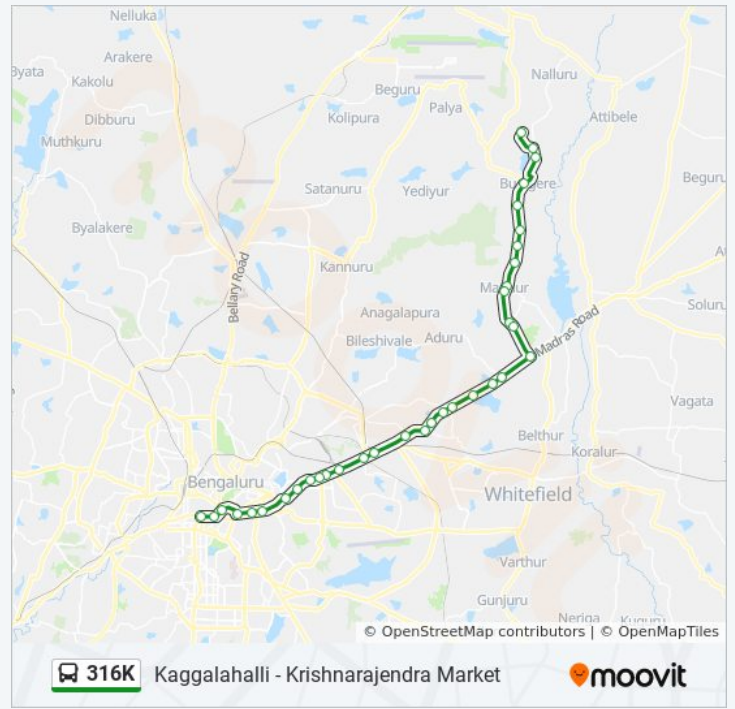

Richmond Circle

Corporation

Town Hall

Krishnarajendra Market

316K bus time schedules and route maps are available in an offline PDF at moovitapp.com. Use the [Moovit App](#) to see live bus times, train schedule or subway schedule, and step-by-step directions for all public transit in Bengaluru.