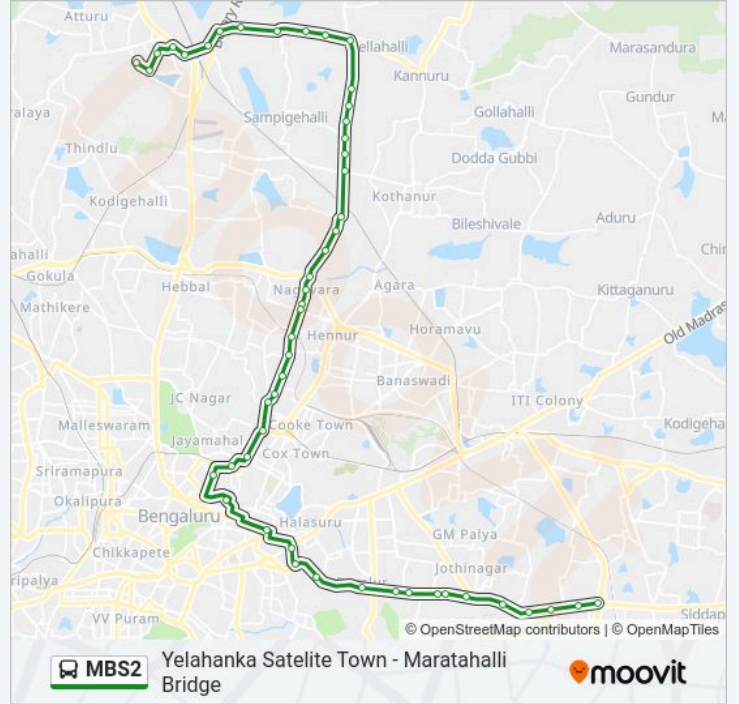

Rajarajeshwari Talkies

H.A.L.Main Gate

Helicopter Division

H.A.L.Kalyana Mantapa

Yamalur Cross

Marathahalli

Marathahalli Bridge

**Direction: Yelahanka Satelite Town**

47 stops

[VIEW LINE SCHEDULE](#)

**MBS2 bus Time Schedule**

Yelahanka Satelite Town Route Timetable:

Sunday

09:15 - 16:00

Marathahalli Bridge

Marathahalli