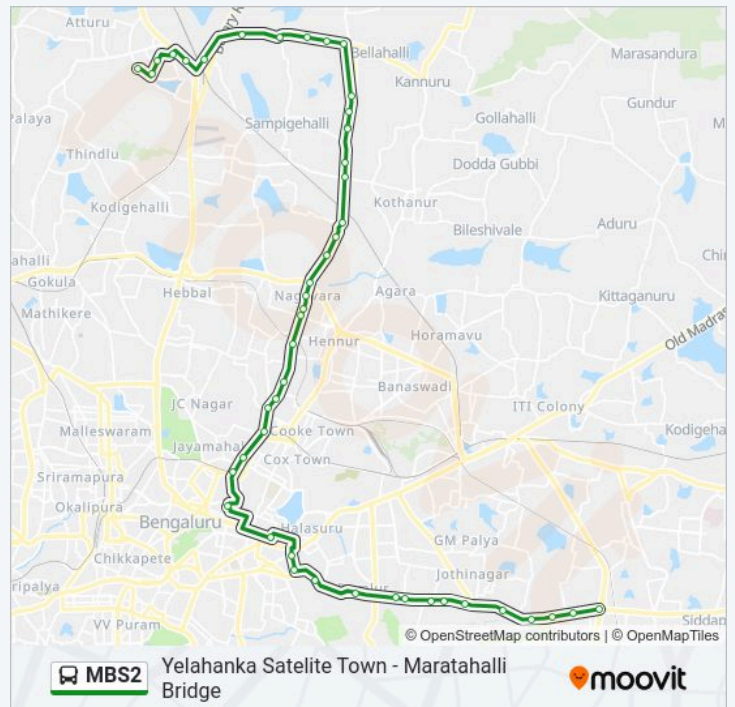

### MBS2 bus Info

**Direction:** Yelahanka Satelite Town

**Stops:** 47

**Trip Duration:** 77 min

**Line Summary:**

Noor Nagara

Noor Nagara

Chokkanahalli