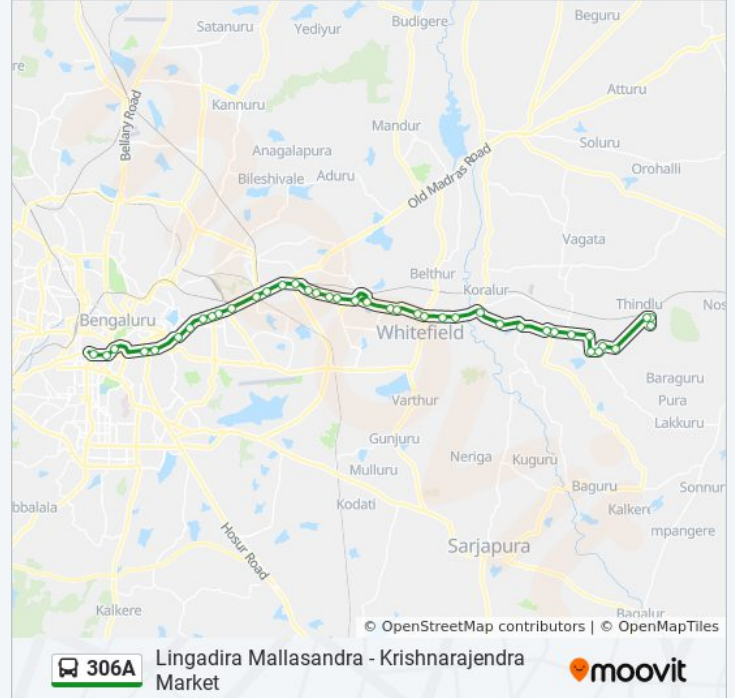

### Direction: Lingadira Mallasandra

44 stops

[VIEW LINE SCHEDULE](#)

K.R.Market

Town Hall

Corporation

St.Joseph Boys High School Malya Hospital

Richmond Circle (Bishop Coton Girls High School)