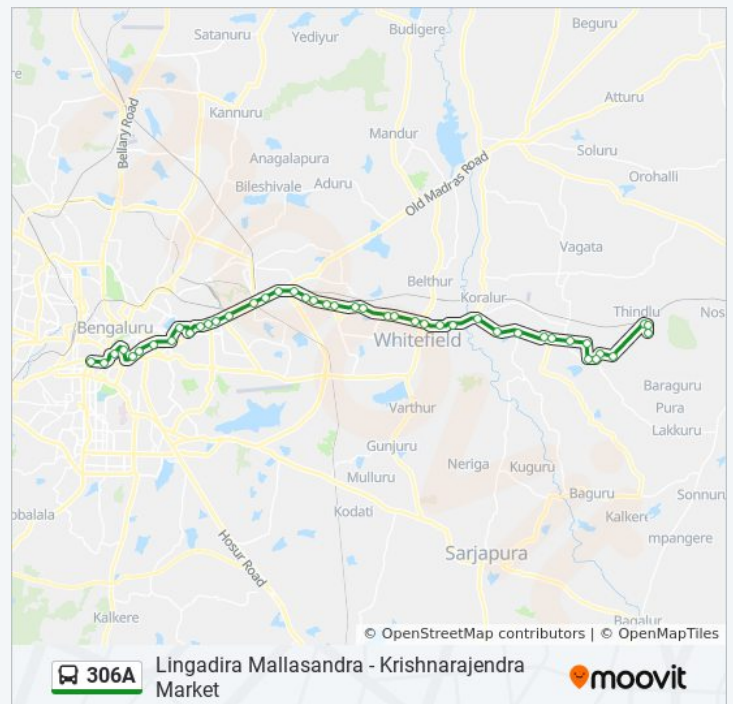

Medahalli Colony

Somalapura Cross

**Stops: 44**

**Trip Duration: 73 min**

**Line Summary:**

Domlur Cross

Jn Of Marasandra

Lingadira Mallasandra