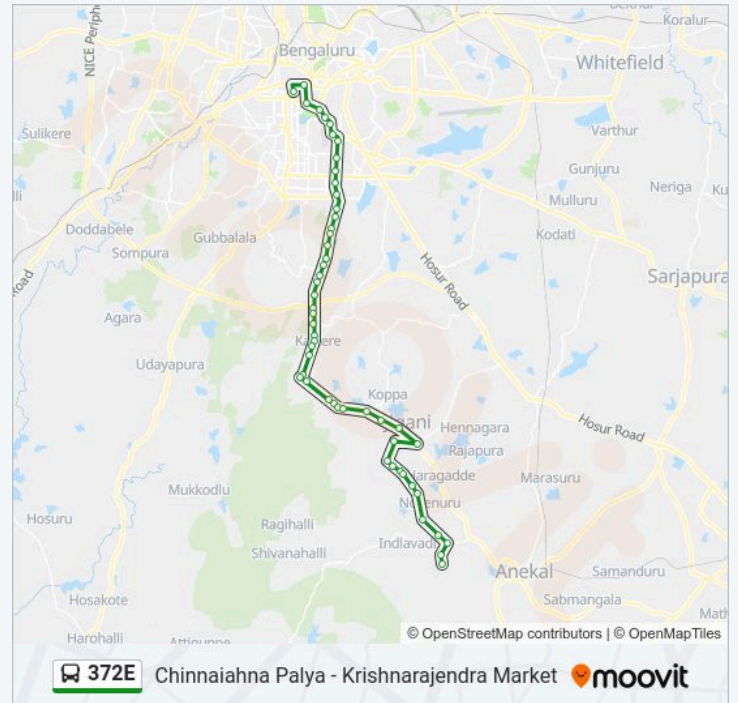

## 372E bus Info

**Direction:** Krishnarajendra Market

**Stops:** 52

**Trip Duration:** 74 min

**Line Summary:**

T John College

Gottigere

Himagiri