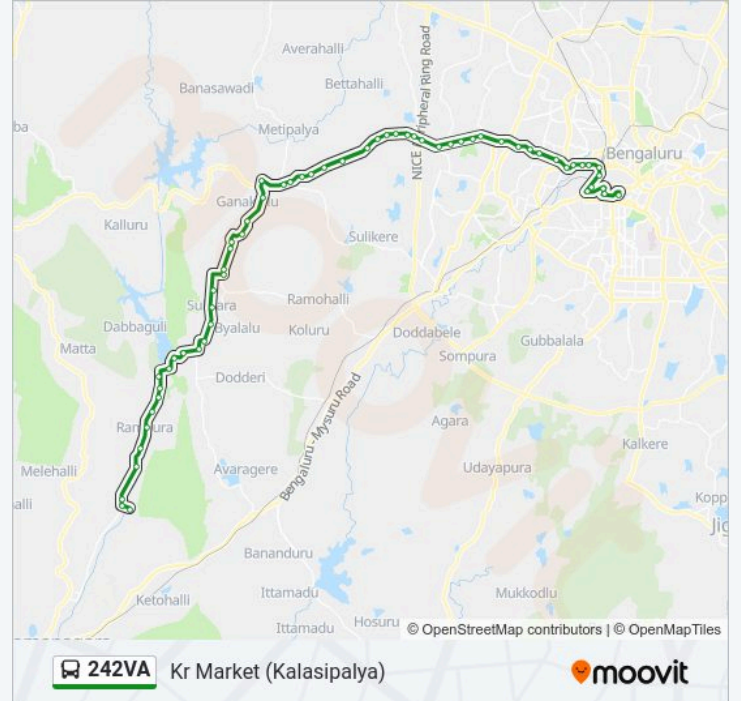

Madapatna Cross

Jodi Aladamara

Puradapalya Cross

Peddanapalya

Peddanapalya Cross

Tavarekere

Ganesha Temple Tavarekere

Lakkuppe

Channadasipalya

Honaganahatti

Channenahalli

Seegehalli Cross

Kadabagere Cross

Machohalli Gate

Forest Gate

Chikka Gollarahatti

Kachohalli Gate

Gollarahatti

Byadarahalli

Anjananagara

Herohalli Cross

Janapriya Apartment

Sunkadakatte

Kottigepalya

Pooja Convention Hall

Kamakshipalya

K.H.B.Colony

Agrahara Dasarahalli

Magadi Road Toll Gate

Prasanna Theatre

10th Cross Magadi Road

5th Cross Magadi Road