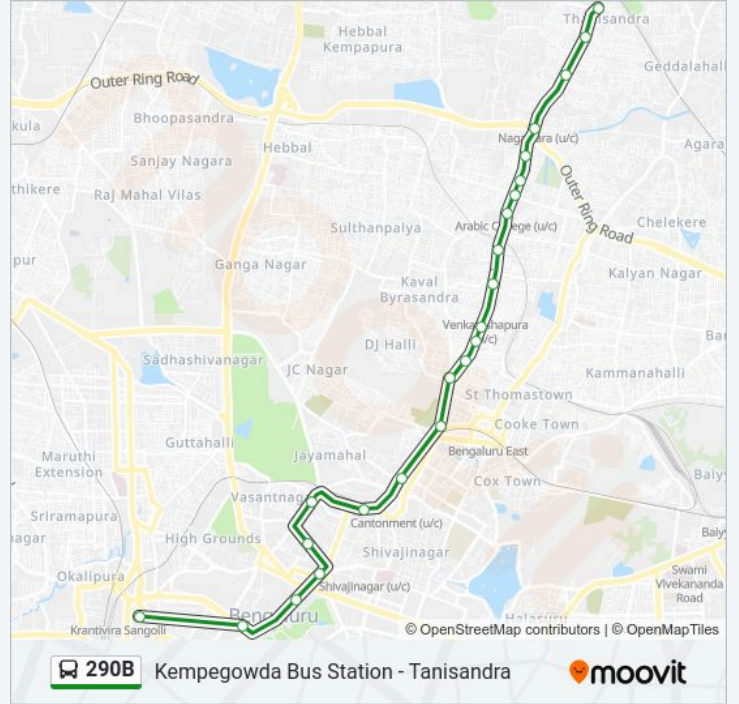

Nagavara

Junction Of Nagavara

Saraipalya

Ashwathnagara Nagavara Road

Thanisandra

290B bus time schedules and route maps are available in an offline PDF at moovitapp.com. Use the Moovit App to see live bus times, train schedule or subway schedule, and step-by-step directions for all public transit in Bengaluru.

© 2024 Moovit - All Rights Reserved