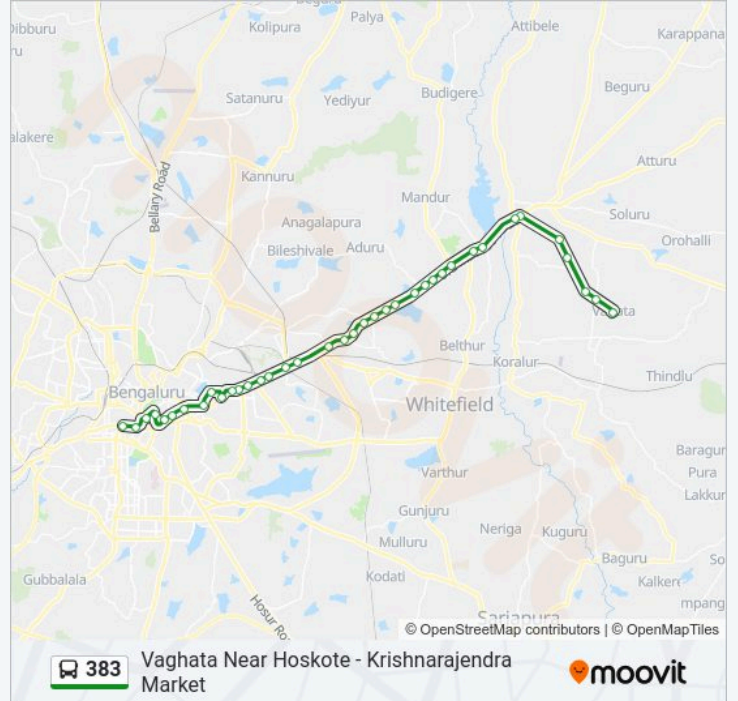

383 bus Info

Direction: Vaghata Near Hoskote

Stops: 38

Trip Duration: 67 min

Line Summary:

Tin Factory

I.T.I.Colony Gate

K.R.Puram Market

Jinnagara

Malur Cross

Vagata

383 bus time schedules and route maps are available in an offline PDF at moovitapp.com. Use the Moovit App to see live bus times, train schedule or subway schedule, and step-by-step directions for all public transit in Bengaluru.