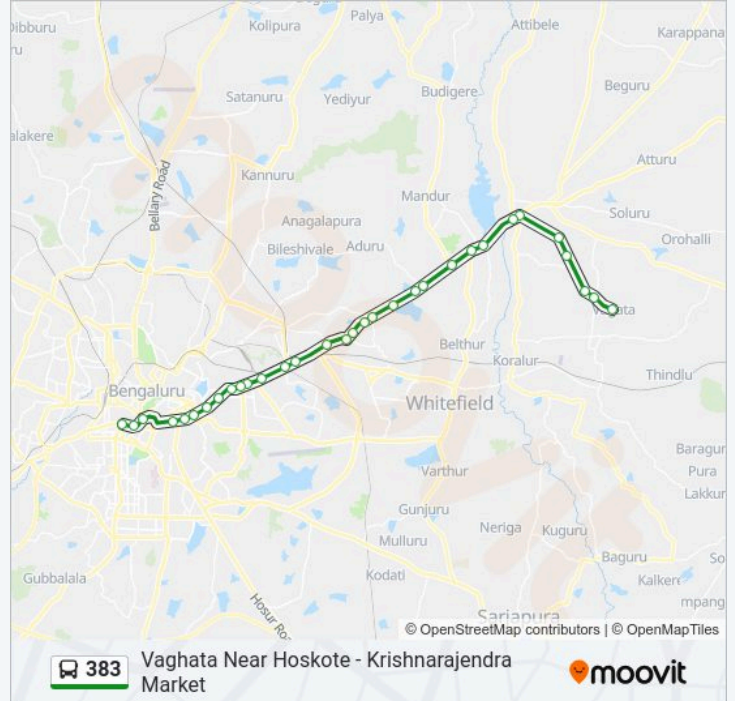

Direction: Vaghata Near Hoskote

38 stops

[VIEW LINE SCHEDULE](#)

K.R.Market

Town Hall

Corporation

St.Joseph Boys High School Malya Hospital

Richmond Circle (Bishop Coton Girls High School)