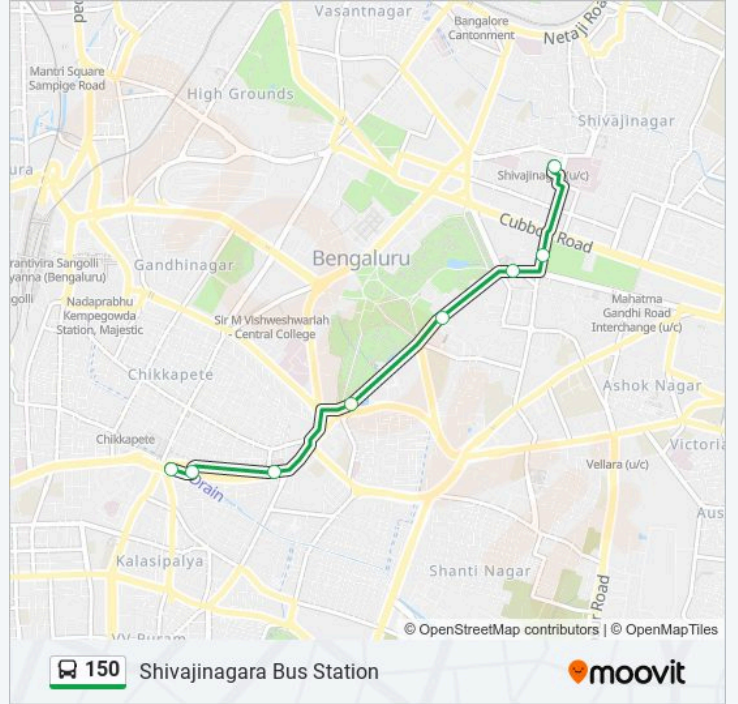

150

K.R.Market

Get The App

The 150 bus line (K.R.Market) has 2 routes. For regular weekdays, their operation hours are:

(1) K.R.Market: 06:35 - 20:35(2) Shivajinagara Bus Station: 07:05 - 21:05

Use the Moovit App to find the closest 150 bus station near you and find out when is the next 150 bus arriving.

## Direction: K.R.Market

10 stops

[VIEW LINE SCHEDULE](#)

Shivajinagara Bus Station  
Indian Express  
Indian Express  
M.G Statue (Chinnaswamy Stadium)  
Museum  
St.Joseph Boys High School Malya Hospital  
Pallavi Talkies  
Corporation  
Town Hall  
K.R.Market

## 150 bus Info

**Direction:** K.R.Market

**Stops:** 10

**Trip Duration:** 12 min

**Line Summary:**

**Direction: Shivajinagara Bus Station**  
 8 stops  
[VIEW LINE SCHEDULE](#)

- K.R.Market
- K.R.Market
- Town Hall
- Corporation
- Museum
- M.G.Statue (Chinnaswamy Stadium)
- M.G.Road
- Shivajinagara Bus Station

**150 bus Info**  
**Direction:** Shivajinagara Bus Station  
**Stops:** 8  
**Trip Duration:** 10 min  
**Line Summary:**

150 bus time schedules and route maps are available in an offline PDF at [moovitapp.com](https://moovitapp.com). Use the Moovit App to see live bus times, train schedule or subway schedule, and step-by-step directions for all public transit in Bengaluru.