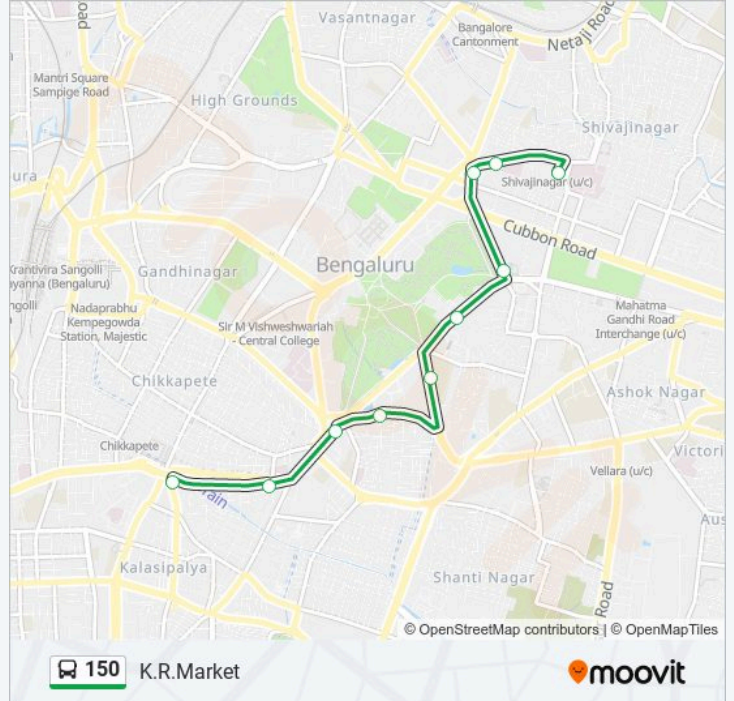

150

K.R.Market

Get The App

The 150 bus line (K.R.Market) has 2 routes. For regular weekdays, their operation hours are:

(1) K.R.Market: 06:35 - 20:35(2) Shivajinagara Bus Station: 07:05 - 21:05

Use the Moovit App to find the closest 150 bus station near you and find out when is the next 150 bus arriving.

## Direction: K.R.Market

10 stops

[VIEW LINE SCHEDULE](#)

Shivajinagara Bus Station  
Indian Express  
Indian Express  
M.G Statue (Chinnaswamy Stadium)  
Museum  
St.Joseph Boys High School Malya Hospital  
Pallavi Talkies  
Corporation  
Town Hall  
K.R.Market

## 150 bus Time Schedule

K.R.Market Route Timetable:

Sunday	06:35 - 20:35
Monday	06:35 - 20:35
Tuesday	06:35 - 20:35
Wednesday	06:35 - 20:35
Thursday	06:35 - 20:35
Friday	06:35 - 20:35
Saturday	06:35 - 20:35

## 150 bus Info

**Direction:** K.R.Market

**Stops:** 10

**Trip Duration:** 12 min

**Line Summary:**

**Direction: Shivajinagara Bus Station**  
 8 stops  
[VIEW LINE SCHEDULE](#)

- K.R.Market
- K.R.Market
- Town Hall
- Corporation
- Museum
- M.G.Statue (Chinnaswamy Stadium)
- M.G.Road
- Shivajinagara Bus Station