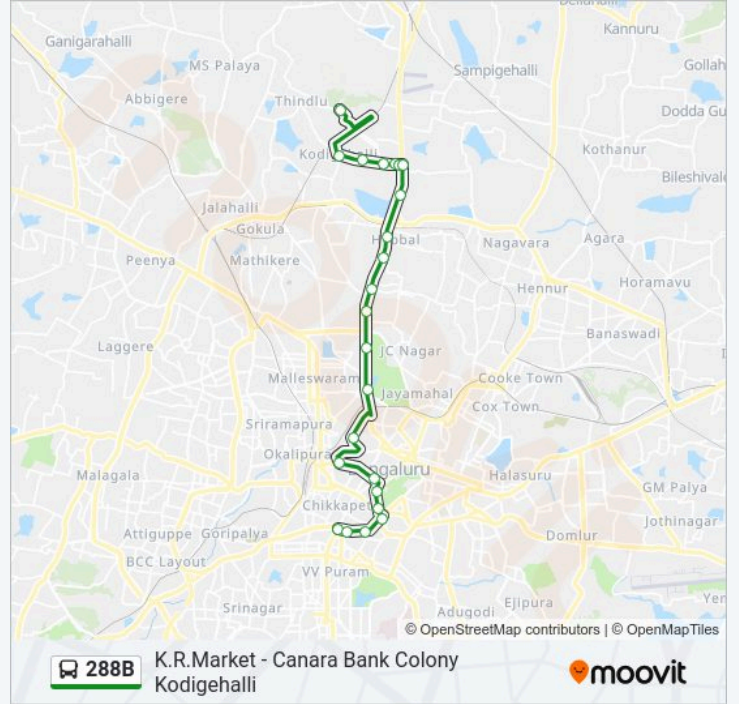

St Marthas Hospital Corporation

Corporation

Town Hall

Krishnarajendra Market

Krishnarajendra Market

288B bus time schedules and route maps are available in an offline PDF at moovitapp.com. Use the Moovit App to see live bus times, train schedule or subway schedule, and step-by-step directions for all public transit in Bengaluru.

© 2024 Moovit - All Rights Reserved