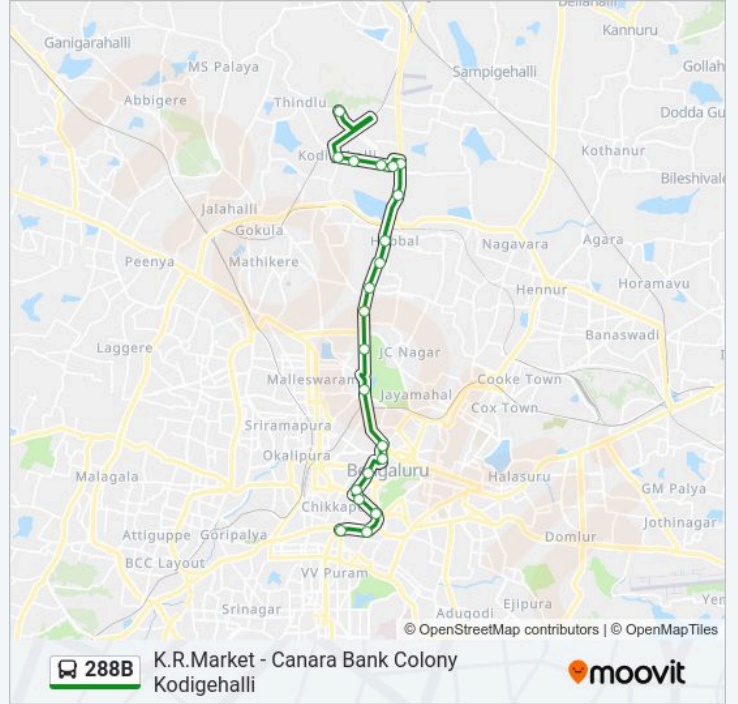

288B

K.R.Market - Canara Bank Colony Kodigehalli

Get The App

The 288B bus line (K.R.Market - Canara Bank Colony Kodigehalli) has 2 routes. For regular weekdays, their operation hours are:

(1) Canara Bank Colony Kodigehalli: 06:30 - 21:05(2) K.R.Market: 05:50 - 19:40

Use the Moovit App to find the closest 288B bus station near you and find out when is the next 288B bus arriving.

Direction: Canara Bank Colony Kodigehalli

21 stops

[VIEW LINE SCHEDULE](#)

- K.R.Market
- Town Hall
- St.Marthas Hospital Corporation
- Mysore Bank
- Cauvery Bhavana
- Maharani College
- Vidhana Soudha
- Basava Bhavan
- R.M.Guttahalli
- Palace Ground
- Mekhri Circle Bus Stop
- C.B.I
- Canara Bank Hebbala
- Hebbala
- Military Dairy Farm (Esteem Mall)
- Kodigehalli Gate
- Sanjeevani Nagara
- Sterling Apartment
- Maruthinagara Kodigehalli
- Kodigehalli
- Canara Bank Colony Kodigehalli

288B bus Time Schedule

Canara Bank Colony Kodigehalli Route Timetable:

Sunday	06:30 - 21:05
Monday	06:30 - 21:05
Tuesday	06:30 - 21:05
Wednesday	06:30 - 21:05
Thursday	06:30 - 21:05
Friday	06:30 - 21:05
Saturday	06:30 - 21:05

288B bus Info

Direction: Canara Bank Colony Kodigehalli

Stops: 21

Trip Duration: 33 min

Line Summary:

Direction: K.R.Market

23 stops

[VIEW LINE SCHEDULE](#)