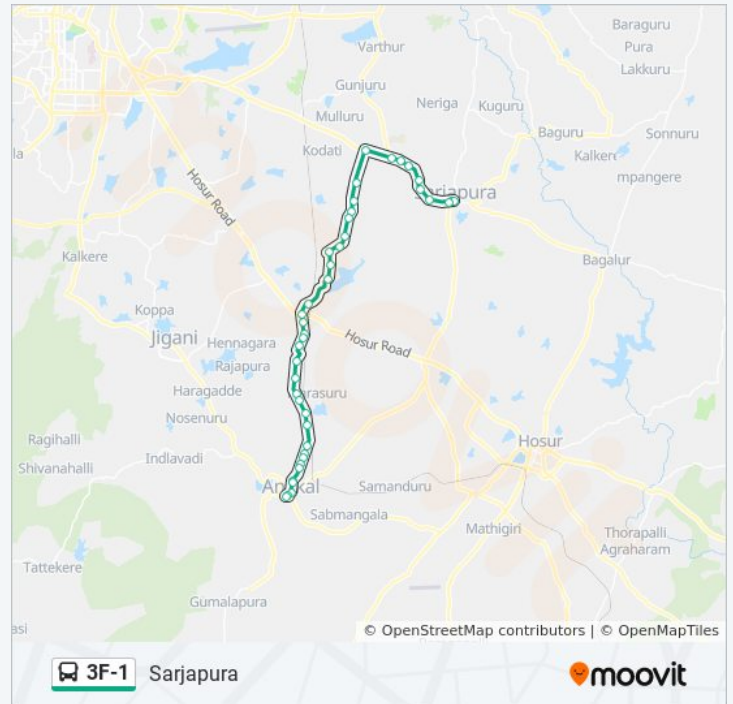

R.K.Farm

S.R.Kalyana Mantapa

Marasur Gate

Ramakrishnapura Gate

Iggluru

Suryanagara

Suryacity Gate

Chandapura K.E.B.

Chandapura

Heelalige Cross

Ramasagara

Nursery Farm

Singena Agrahara Cross

Narayanaghatta Gate

Muttanalluru Cross

Gopasandra Gate

Kaggalipura Cross

Head Start School Gate

Kammasandra Gate

Muttanalluru Cross

Thigalara Chowdenahalli Cross

Chambenahalli

Yamare

Crystal Apartment Sarjapura Road

Somapura Gate

Sarjapura Circle

Sarjapura

3F-1 bus time schedules and route maps are available in an offline PDF at moovitapp.com. Use the [Moovit App](#) to see live bus times, train schedule or subway schedule, and step-by-step directions for all public transit in Bengaluru.

[About Moovit](#) • [MaaS Solutions](#) • [Supported Countries](#) • [Mooviter Community](#)

© 2024 Moovit - All Rights Reserved

Check Live Arrival Times