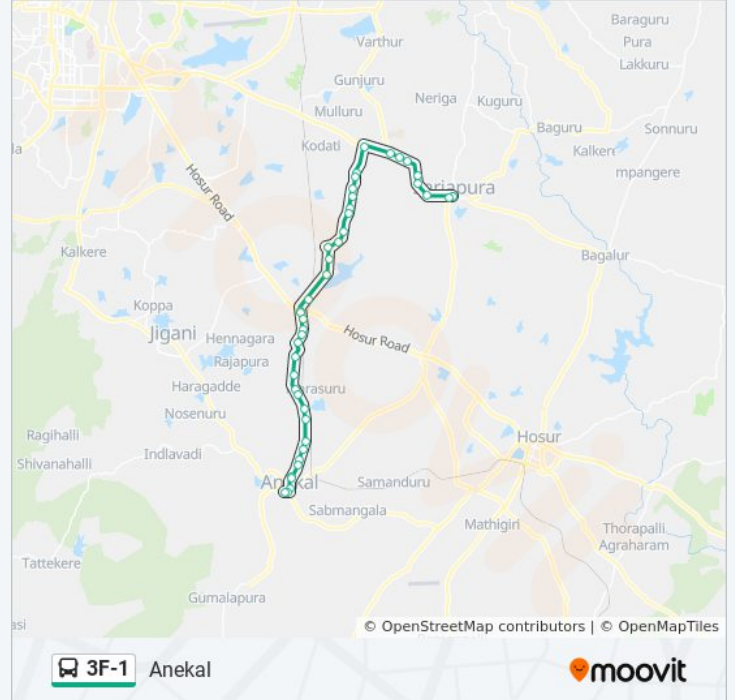

Direction: Anekal

41 stops

[VIEW LINE SCHEDULE](#)

- Sarjapura
- Sarjapura
- Sarjapura Circle
- Somapura Gate
- Crystal Apartment Sarjapura Road
- Yamare
- Chambenahalli
- Thigalara Chowdenahalli Cross
- Dommasandra Circle
- Muttanalluru Cross
- Chokkasandra Cross
- Kammasandra Gate
- Harohalli Gate
- Head Start School Gate
- Kaggalipura Cross
- Gopasandra Gate
- Muttanalluru Cross
- Narayanaghatta Gate
- Singena Agrahara Cross
- Nursery Farm
- Ramasagara
- Heelalige Cross

3F-1 bus Time Schedule

Anekal Route Timetable:

Sunday	08:15 - 16:30
Monday	08:15 - 16:30
Tuesday	08:15 - 16:30
Wednesday	08:15 - 16:30
Thursday	08:15 - 16:30
Friday	08:15 - 16:30
Saturday	08:15 - 16:30

3F-1 bus Info

Direction: Anekal

Stops: 41

Trip Duration: 65 min

Line Summary:

Chandapura
 Chandapura
 Chandapura K.E.B.
 Suryacity Gate
 Suryanagara
 Iggluru
 Ramakrishnapura Gate
 Marasur Gate
 S.R.Kalyana Mantapa
 R.K.Farm
 Byagadadenahalli Cross
 Avadadenahalli Gate
 Karpura Gate / Aravantigepura
 Chikkahagade Gate / Alliance University
 Kavala Hosahalli
 Janatha Colony
 Anjaneya Temple Anekal
 Chowdareddy Circle
 Anekal

Direction: Sarjapura

37 stops

[VIEW LINE SCHEDULE](#)

Anekal
 Chowdareddy Circle
 Anjaneya Temple Anekal
 Janatha Colony
 Kavala Hosahalli
 Kavalahosahalli Janatha Colony
 Chikkahagade Gate / Alliance University
 Karpura Gate / Aravantigepura
 Avadadenahalli Gate
 Byagadadenahalli Cross