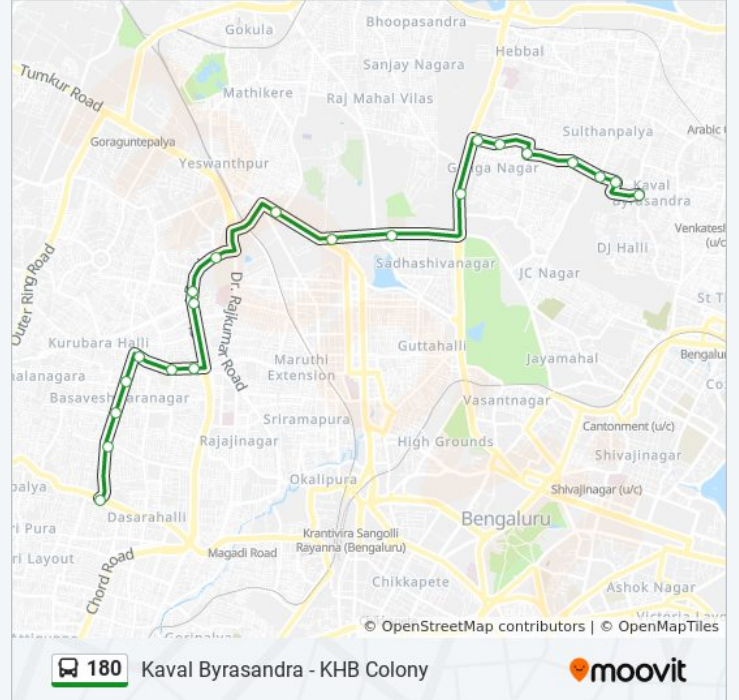

 180

Kaval Byrasandra - KHB Colony

Get The App

The 180 bus line (Kaval Byrasandra - KHB Colony) has 2 routes. For regular weekdays, their operation hours are:
(1) Kaval Byrasandra: 06:30 - 22:05(2) Khb Colony: 05:45 - 20:40
Use the Moovit App to find the closest 180 bus station near you and find out when is the next 180 bus arriving.

180 bus Time Schedule

Kaval Byrasandra Route Timetable:

Sunday	06:30 - 22:05
Monday	06:30 - 22:05
Tuesday	06:30 - 22:05
Wednesday	06:30 - 22:05
Thursday	06:30 - 22:05
Friday	06:30 - 22:05
Saturday	06:30 - 22:05

180 bus Info

Direction: Kaval Byrasandra

Stops: 24

Trip Duration: 33 min

Line Summary:

P&T Quarters

Kaval Byrasandra

Direction: Khb Colony

180 bus Info

Direction: Khb Colony

Stops: 20

Trip Duration: 31 min

Line Summary:

Havanur Circle

K.H.B.Colony

180 bus time schedules and route maps are available in an offline PDF at moovitapp.com. Use the [Moovit App](#) to see live bus times, train schedule or subway schedule, and step-by-step directions for all public transit in Bengaluru.