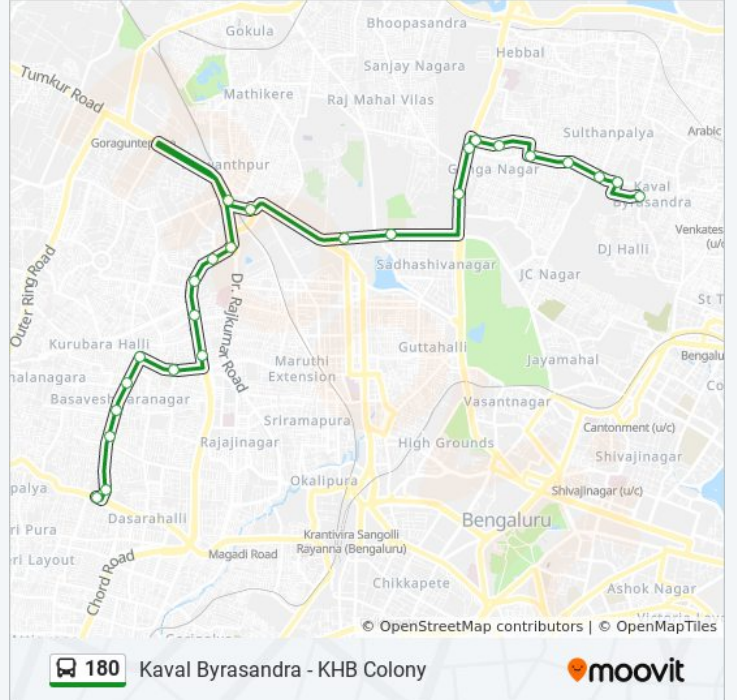

 180

Kaval Byrasandra - KHB Colony

Get The App

The 180 bus line (Kaval Byrasandra - KHB Colony) has 2 routes. For regular weekdays, their operation hours are:
(1) Kaval Byrasandra: 06:30 - 22:05(2) Khb Colony: 05:45 - 20:40
Use the Moovit App to find the closest 180 bus station near you and find out when is the next 180 bus arriving.

Direction: Kaval Byrasandra

24 stops

[VIEW LINE SCHEDULE](#)

K.H.B.Colony
K.H.B. Colony / Unani Hospital
Havanur Circle
8th Main Kamalanagara
Water Tank Kamalanagara
Shankar Mutt
Modi Hospital
Rajajinagara Metro Station
1st Block Rajajinagara
Mahalakshmi Layout Entrance
Iskcon Temple
Government Soap Factory
Govardhan Talkies
Yeshwanthapura Bus Station
Tata Institute - C.V.Raman Road
C.P.R.I.
Mekhri Circle
C.B.I.
C.B.I.
Vasanthappa Block
1st Main Road, 3/2
Sultanpalya Cross Pushpanjali Talkies

180 bus Time Schedule

Kaval Byrasandra Route Timetable:

Sunday	06:30 - 22:05
Monday	06:30 - 22:05
Tuesday	06:30 - 22:05
Wednesday	06:30 - 22:05
Thursday	06:30 - 22:05
Friday	06:30 - 22:05
Saturday	06:30 - 22:05

180 bus Info

Direction: Kaval Byrasandra

Stops: 24

Trip Duration: 33 min

Line Summary:

P&T Quarters

Kaval Byrasandra

Direction: Khb Colony