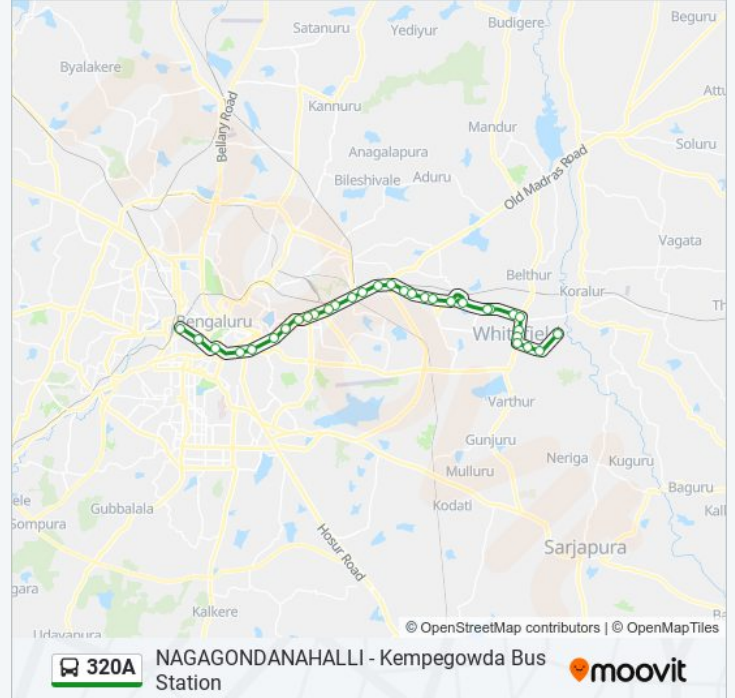

320A bus Info

Direction: Kempegowda Bus Station

Stops: 32

Trip Duration: 54 min

Line Summary:

N.G.E.F.

Swamy Vivekananda Metro Station / Isolation Hospital

Binnamangala (Indiranagara R.T.O.Office)

Depot 6 Indiranagara

Halasuru

Lido

Life Style

Richmond Circle

Pallavi Talkies

Mysore Bank

Kempegowda Bus Station

Direction: Nagagondanahalli

36 stops

[VIEW LINE SCHEDULE](#)

Kempegowda Bus Station

Maharani College

K.R.Circle

Corporation

St.Joseph Boys High School Malya Hospital