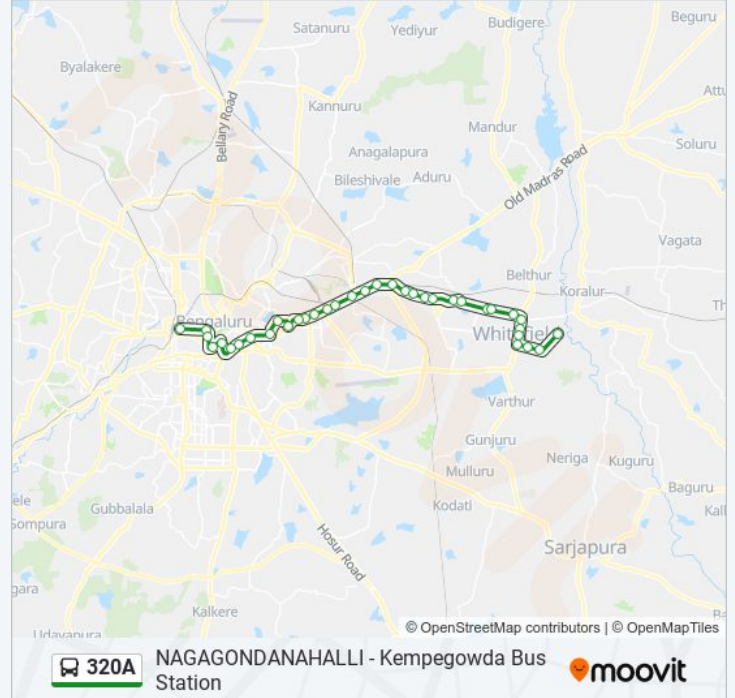

Tin Factory

K.R.Puram Metro Station

B Narayanapura

Mahadevapura

Singayyanapalya

Garudacharpalya

Brook Steel E.S.I.

Hoodi

Rajapalya

Pattandur Agrahara Gate

I.T.P.L.Whitefield

B.P.L.

Hope Farm

Munish Singh Hospital

Sai Baba General Hospital

Whitefield Post Office

Hagadur

Immadihalli

Nagondanahalli

320A bus time schedules and route maps are available in an offline PDF at moovitapp.com. Use the [Moovit App](#) to see live bus times, train schedule or subway schedule, and step-by-step directions for all public transit in Bengaluru.

[About Moovit](#) • [MaaS Solutions](#) • [Supported Countries](#) • [Mooviter Community](#)

© 2024 Moovit - All Rights Reserved

Check Live Arrival Times