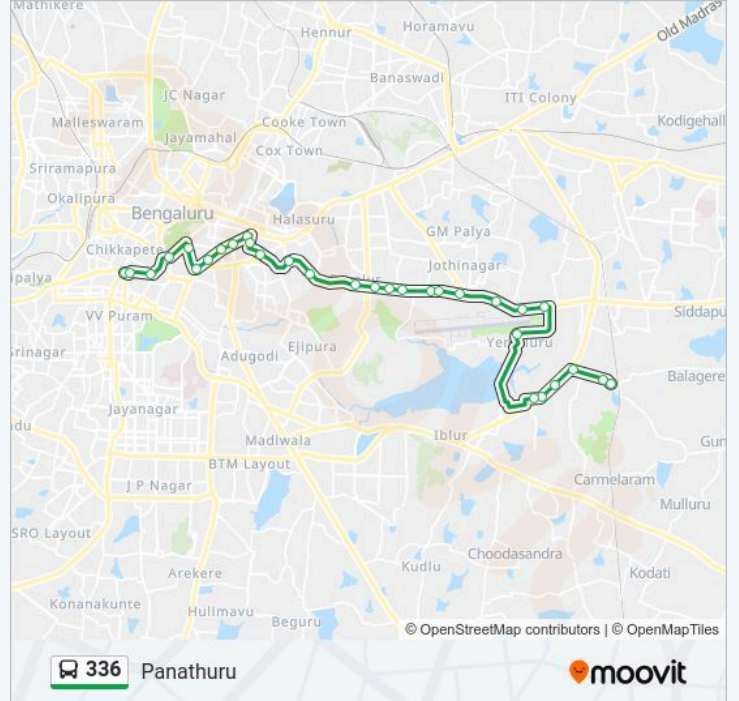

Murugeshpalya

Rajarajeshwari Talkies

H.A.L.Main Gate

Helicopter Division

H.A.L.Kalyana Mantapa

Yamalur Cross

Yamalur

Sakra World Hospital Outer Ring Road

Devarabisanahalli Ring Road

New Horizon College

Kadabisanahalli

Panathur

Panathuru Circle

336 bus time schedules and route maps are available in an offline PDF at moovitapp.com. Use the Moovit App to see live bus times, train schedule or subway schedule, and step-by-step directions for all public transit in Bengaluru.

© 2024 Moovit - All Rights Reserved