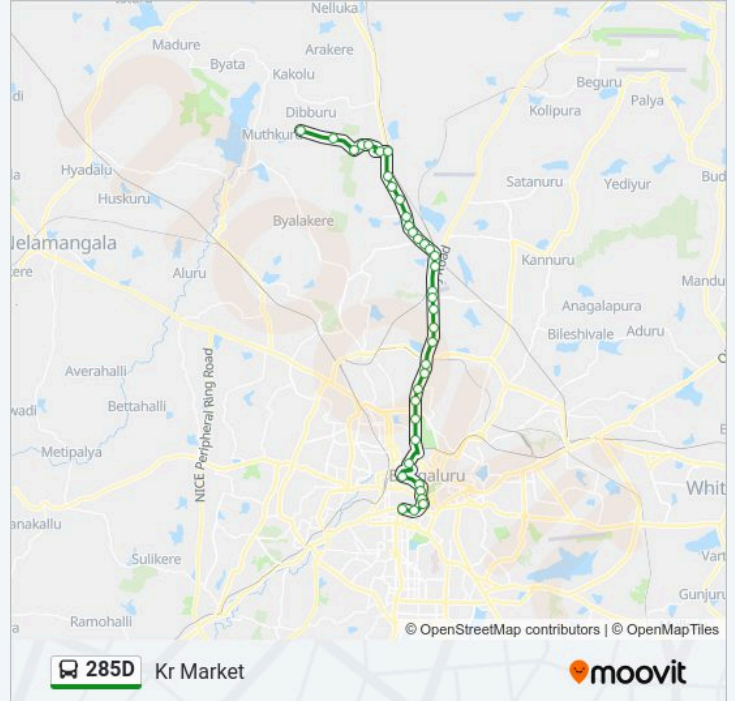

Kodigehalli Gate

Military Dairy Farm (Esteem Mall)

Hebbala

Canara Bank Hebbala

C.B.I

Mekhri Circle Bus Stop

Palace Ground

R.M.Guttahalli

Shivananda Stores

Anand Rao Circle

Maharani College

K.R.Circle

St Marthas Hospital Corporation

Corporation

Town Hall

K.R.Market

285D bus time schedules and route maps are available in an offline PDF at moovitapp.com. Use the Moovit App to see live bus times, train schedule or subway schedule, and step-by-step directions for all public transit in Bengaluru.

© 2024 Moovit - All Rights Reserved