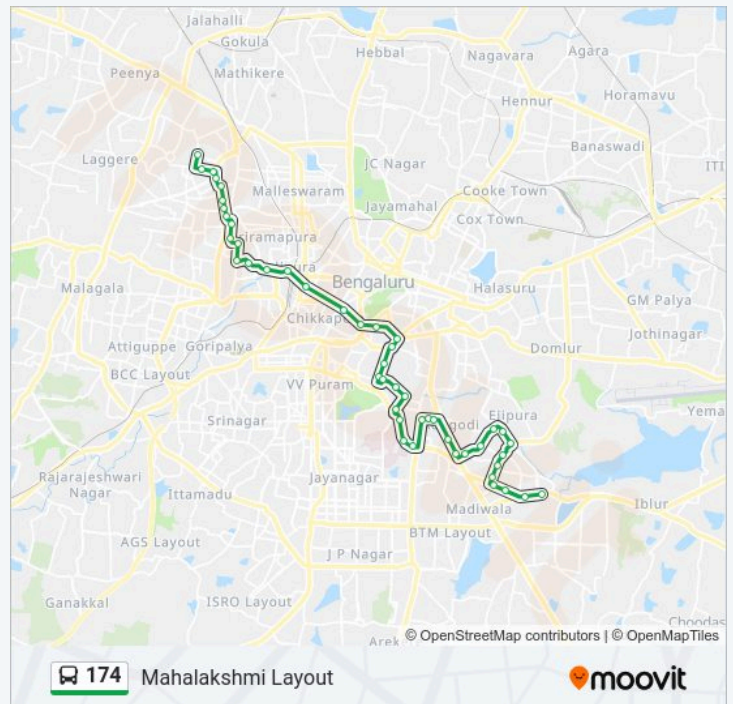

174 bus Info

Direction: Koramangala

Stops: 48

Trip Duration: 47 min

Line Summary:

K.H.Road

Shanthinagara Bus Station

Wilson Garden Police Station

174 bus Info

Direction: Mahalakshmi Layout

Stops: 47

Trip Duration: 48 min

Line Summary:

Rajajinagara Entrance

Bashyam Circle

Rajajinagara Old Police Station