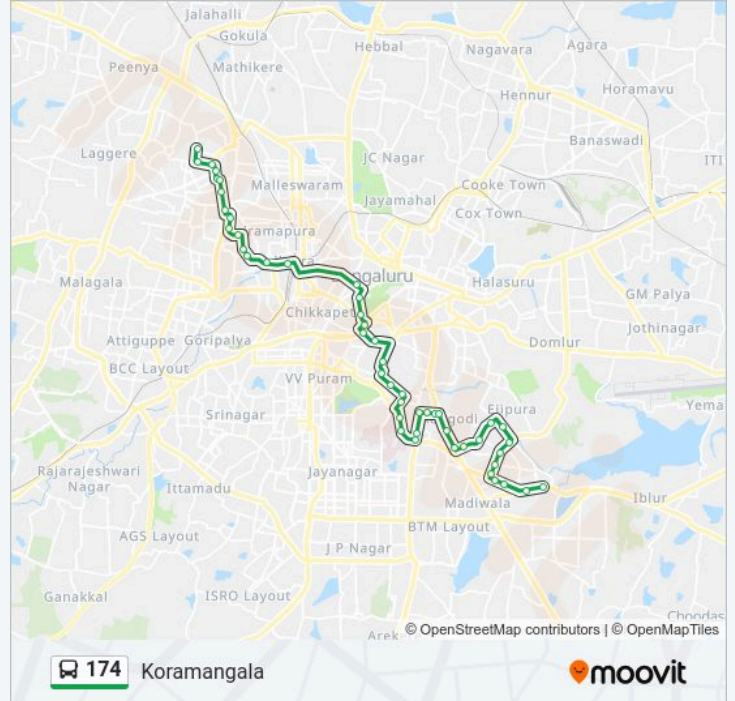

174 bus Info

Direction: Koramangala

Stops: 48

Trip Duration: 47 min

Line Summary:

K.H.Road

Shanthinagara Bus Station

Wilson Garden Police Station

Direction: Mahalakshmi Layout

47 stops

[VIEW LINE SCHEDULE](#)

Koramangala

St Francis College / John Fowler

174 bus Time Schedule

Mahalakshmi Layout Route Timetable:

Sunday	06:15 - 10:25
Monday	06:15 - 10:25
Tuesday	06:15 - 10:25