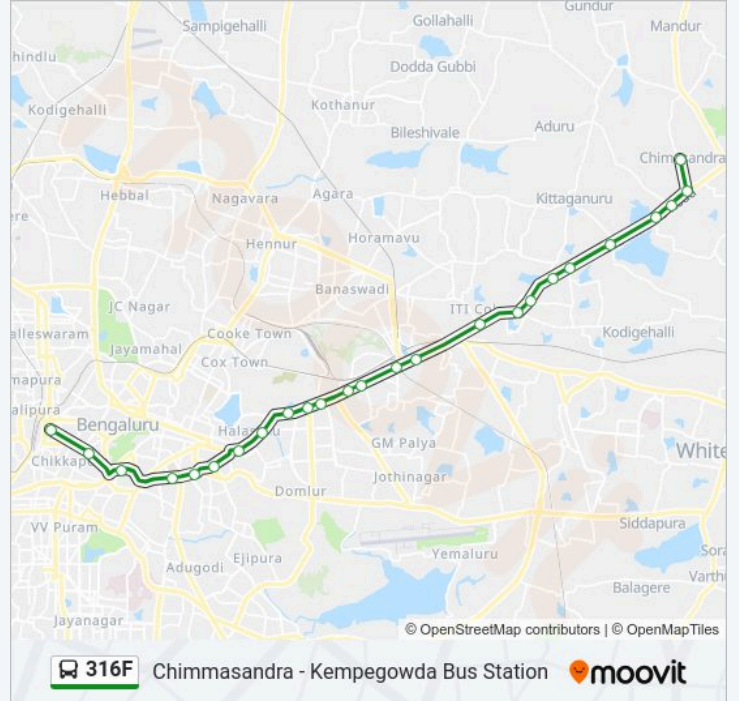

Lido

D.I.G.Office

Life Style

Richmond Circle

Pallavi Talkies

Mysore Bank

Kempegowda Bus Station

316F bus time schedules and route maps are available in an offline PDF at moovitapp.com. Use the Moovit App to see live bus times, train schedule or subway schedule, and step-by-step directions for all public transit in Bengaluru.

© 2024 Moovit - All Rights Reserved