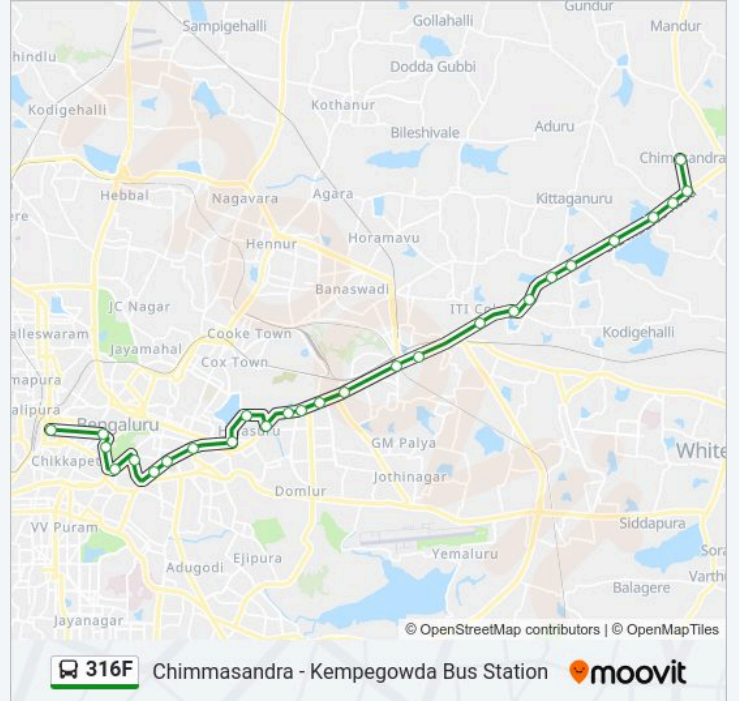

Use the Moovit App to find the closest 316F bus station near you and find out when is the next 316F bus arriving.

Direction: Chimmasandra

27 stops

[VIEW LINE SCHEDULE](#)

- Kempegowda Bus Station
- Maharani College
- K.R.Circle
- Corporation
- St.Joseph Boys High School Malya Hospital
- Richmond Circle (Bishop Coton Girls High School)
- St.Joseph College
- Mayo Hall
- Begum Mahal
- Philips Millenium Halasuru
- Halasuru
- Depot 6 Indiranagara
- Binnamangala (Indiranagara R.T.O.Office)
- Swamy Vivekananda Metro Station / Isolation Hospital
- N.G.E.F.
- Benniganahalli
- Tin Factory
- I.T.I.Colony Gate
- K.R.Puram Market
- Police Quarters K.R.Puram

316F bus Info

Direction: Chimmasandra

Stops: 27

Trip Duration: 58 min

Line Summary:

Subashanagara

Bhattarahalli

Medahalli

Veeranahalli

Avalahalli

Cheemasandra Cross

Chimmasandra

Direction: Kempegowda Bus Station

25 stops

[VIEW LINE SCHEDULE](#)

Chimmasandra