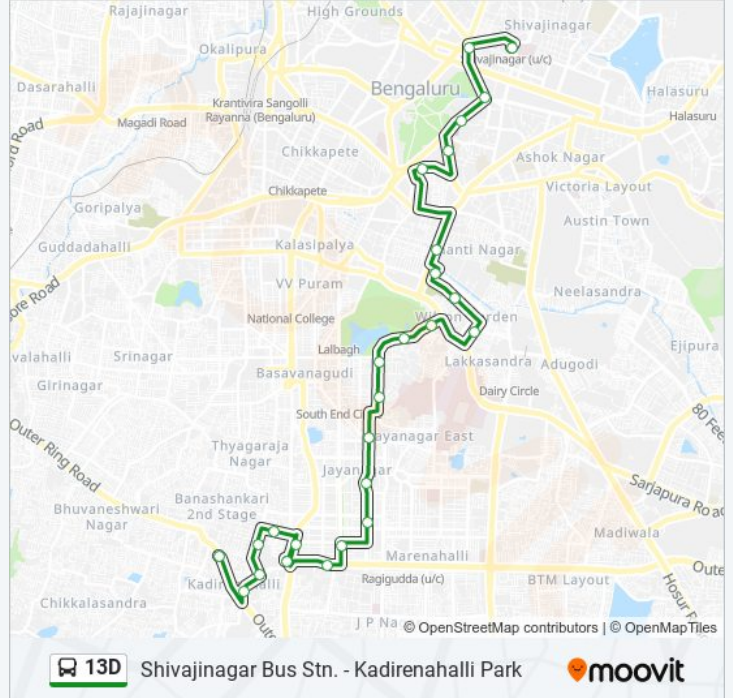

Use the Moovit App to find the closest 13D bus station near you and find out when is the next 13D bus arriving.

Direction: Kadirenahalli Park

26 stops

[VIEW LINE SCHEDULE](#)

- Shivajinagara Bus Station
- Indian Express
- M.G Statue (Chinnaswamy Stadium)
- Museum
- St. Joseph Boys High School Malya Hospital
- Pallavi Talkies
- K.H.Road
- Shanthinagara Bus Station
- Wilson Garden Police Station
- Wilson Garden 12th Cross
- Mallige Hospital
- Siddapura
- Ashoka Pillar
- Rani Sarala Devi College
- Jayanagara 3rd Block
- Jayanagara 4th Block
- Jayanagara Telephone Exchange
- Jayanagara 40th Cross
- Sangam Circle
- Banashankari Bus Station
- Hunasemara

13D bus Time Schedule

Kadirenahalli Park Route Timetable:

Sunday	09:10 - 18:25
Monday	09:10 - 18:25
Tuesday	09:10 - 18:25
Wednesday	09:10 - 18:25
Thursday	09:10 - 18:25
Friday	09:10 - 18:25
Saturday	09:10 - 18:25

13D bus Info

Direction: Kadirenahalli Park

Stops: 26

Trip Duration: 36 min

Line Summary:

Mono Type

Cauvery Nagara

Yarabnagara

Kadirenahalli Cross

Kadirenahalli Park

Direction: Shivajinagar Bus Station

26 stops

[VIEW LINE SCHEDULE](#)

Kadirenahalli Park

Kadirenahalli Cross

Yarabnagara