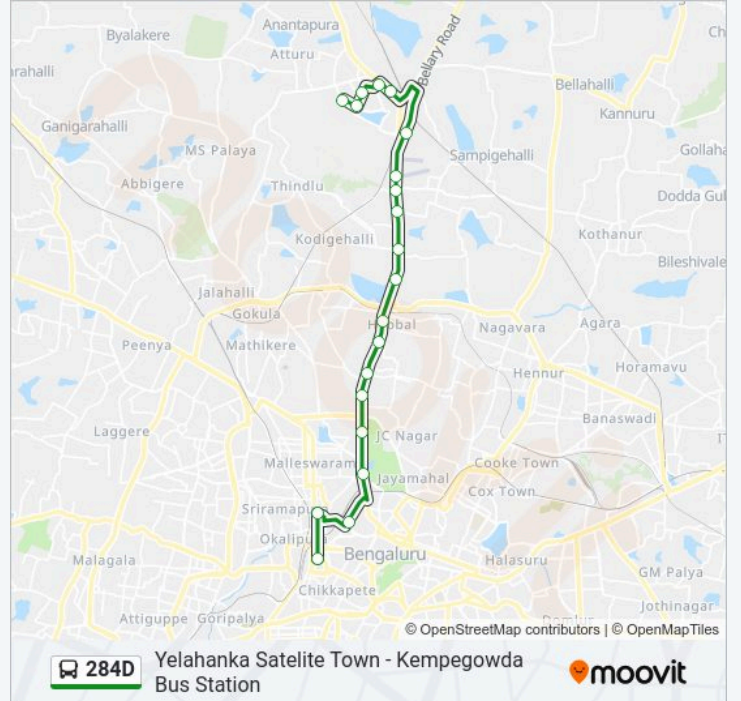

## Yelahanka Satelite Town - Kempegowda Bus Station

Get The App

The 284D bus line (Yelahanka Satelite Town - Kempegowda Bus Station) has 2 routes. For regular weekdays, their operation hours are:

(1) Kempegowda Bus Station: 04:50 - 20:35(2) Yelahanka Satelite Town: 05:30 - 21:20

### Direction: Kempegowda Bus Station

20 stops

[VIEW LINE SCHEDULE](#)

Yelahanka Satellite Town  
Chikka Bommasandra Cross  
Sharavathi Hotel  
Seshadripuram College Yelahanka  
Yelahanka N.E.S.Office  
Allalasanra Gate  
Jakkur Aerodrum  
G.K.V.K.Gate  
Byatarayanapura  
Kodigehalli Gate  
Military Dairy Farm (Esteem Mall)  
Hebbala  
Canara Bank Hebbala  
C.B.I  
Mekhri Circle Bus Stop  
Palace Ground  
R.M.Guttahalli  
Shivananda Stores  
Central (Towards K.B.S.Majestic)  
Kempegowda Bus Station

### 284D bus Time Schedule

Kempegowda Bus Station Route Timetable:

Sunday	04:50 - 20:35
Monday	04:50 - 20:35
Tuesday	04:50 - 20:35
Wednesday	04:50 - 20:35
Thursday	04:50 - 20:35
Friday	04:50 - 20:35
Saturday	04:50 - 20:35

### 284D bus Info

**Direction:** Kempegowda Bus Station

**Stops:** 20

**Trip Duration:** 34 min

**Line Summary:**