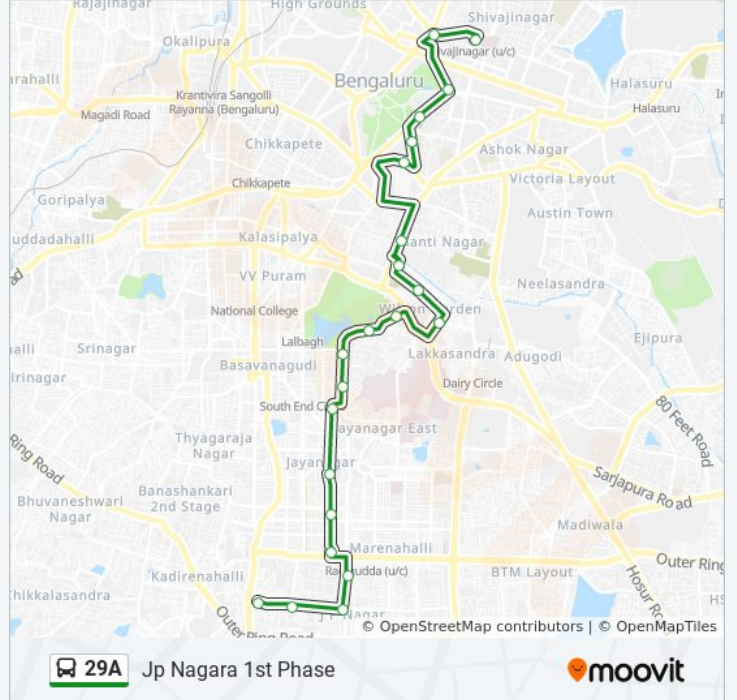

### Direction: Jp Nagara 1st Phase

21 stops

[VIEW LINE SCHEDULE](#)

Shivajinagar Bus Station  
M.G Statue (Chinnaswamy Stadium)  
Museum  
St. Joseph Boys High School Malya Hospital  
Pallavi Talkies  
K.H.Road  
Shanthinagara Bus Station  
Wilson Garden Police Station  
Wilson Garden 12th Cross  
Mallige Hospital  
Siddapura  
Ashoka Pillar  
Rani Sarala Devi College  
Madhavan Park  
Jayanagara 4th Block  
Jayanagara Telephone Exchange  
5th Block Jayanagara  
Marenahalli  
Rv Dental College  
Indira Gandhi Circle  
J.P.Nagara 1st Phase

### 29A bus Time Schedule

Jp Nagara 1st Phase Route Timetable:

Sunday	08:50 - 18:05
Monday	08:50 - 18:05
Tuesday	08:50 - 18:05
Wednesday	08:50 - 18:05
Thursday	08:50 - 18:05
Friday	08:50 - 18:05
Saturday	08:50 - 18:05

### 29A bus Info

**Direction:** Jp Nagara 1st Phase

**Stops:** 21

**Trip Duration:** 31 min

**Line Summary:**