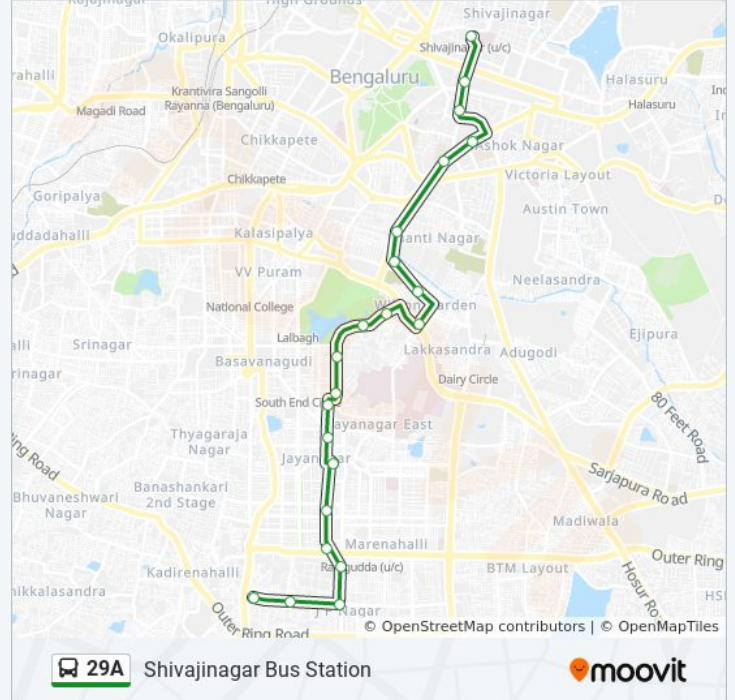

St. Joseph College

State Bank Of India (Bowring Institute)

M.G.Road

Shivajinagara Bus Station

29A bus time schedules and route maps are available in an offline PDF at moovitapp.com. Use the [Moovit App](#) to see live bus times, train schedule or subway schedule, and step-by-step directions for all public transit in Bengaluru.

[About Moovit](#) • [MaaS Solutions](#) • [Supported Countries](#) • [Mooviter Community](#)

© 2024 Moovit - All Rights Reserved

Check Live Arrival Times