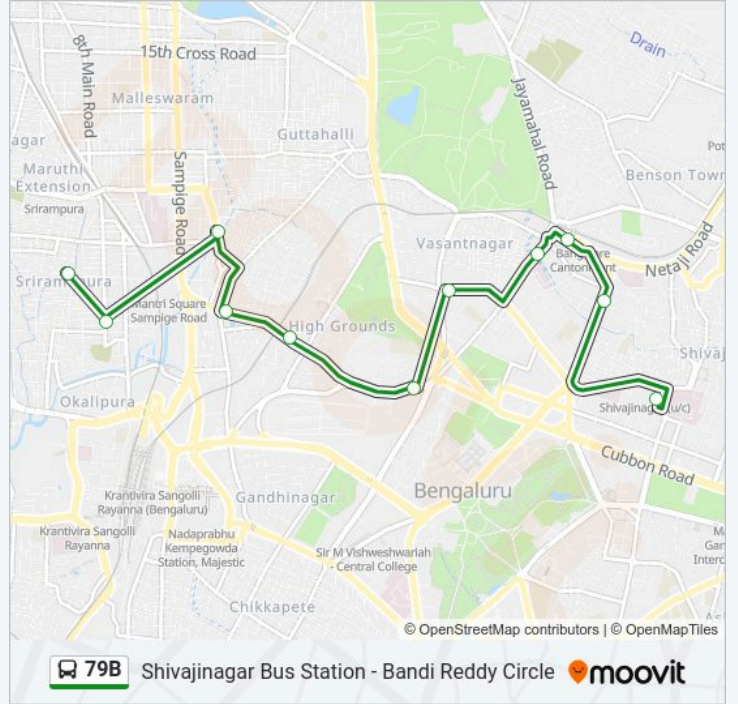

Bandi Reddy Circle Route Timetable:

Sunday	07:35 - 21:15
Monday	07:35 - 21:15
Tuesday	07:35 - 21:15
Wednesday	07:35 - 21:15
Thursday	07:35 - 21:15
Friday	07:35 - 21:15
Saturday	07:35 - 21:15

79B bus Info

Direction: Bandi Reddy Circle

Stops: 9

Trip Duration: 12 min

Line Summary:

Direction: Shivajinagar Bus Station

11 stops

[VIEW LINE SCHEDULE](#)

- Bandi Reddy Circle
- Gandhi School 7th Cross Srirampura
- Malleshwaram Link Road
- Sheshadripuram College
- Shivananda Stores Circle
- R.C.College
- Avinasha Petrol Bunk
- Vasanthnagara (Ambedkar Bhavana)
- Cantonment Railway Station
- C.S.I.Hospital Queens Road
- Shivajinagara Bus Station

79B bus Time Schedule

Shivajinagar Bus Station Route Timetable:

Sunday	06:55 - 20:45
Monday	06:55 - 20:45
Tuesday	06:55 - 20:45
Wednesday	06:55 - 20:45
Thursday	06:55 - 20:45
Friday	06:55 - 20:45
Saturday	06:55 - 20:45

79B bus Info

Direction: Shivajinagar Bus Station

Stops: 11

Trip Duration: 19 min

Line Summary:

79B bus time schedules and route maps are available in an offline PDF at moovitapp.com. Use the Moovit App to see live bus times, train schedule or subway schedule, and step-by-step directions for all public transit in Bengaluru.