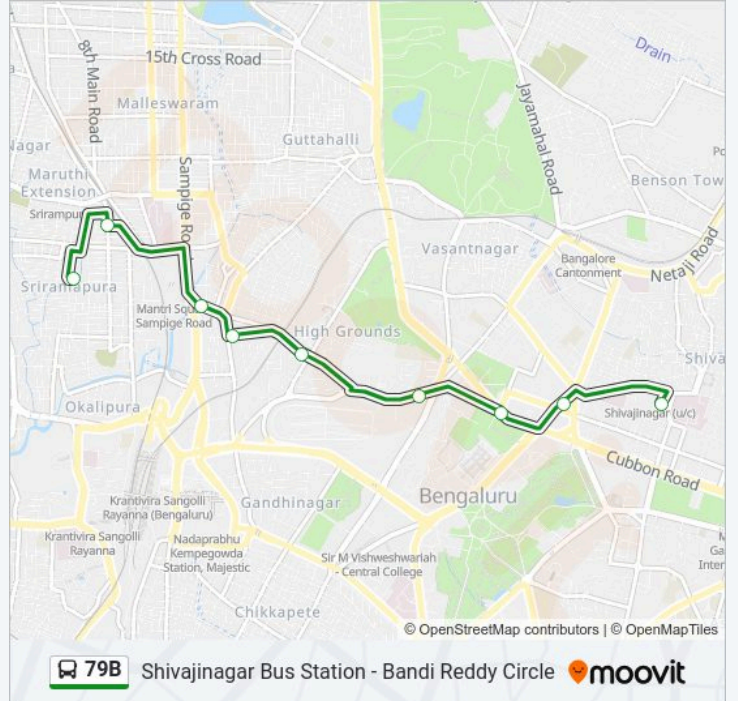

Use the Moovit App to find the closest 79B bus station near you and find out when is the next 79B bus arriving.

Direction: Bandi Reddy Circle

9 stops

[VIEW LINE SCHEDULE](#)

Shivajinagara Bus Station

Indian Express

Raj Bhavan

R.C.College

Shivananda Stores Circle

Sheshadripuram College

Central (Towards K.B.S.Majestic)

Chowdeshwari Temple

Bandi Reddy Circle

79B bus Time Schedule

Bandi Reddy Circle Route Timetable:

Sunday	07:35 - 21:15
Monday	07:35 - 21:15
Tuesday	07:35 - 21:15
Wednesday	07:35 - 21:15
Thursday	07:35 - 21:15
Friday	07:35 - 21:15
Saturday	07:35 - 21:15

79B bus Info

Direction: Bandi Reddy Circle

Stops: 9

Trip Duration: 12 min

Line Summary:

Direction: Shivajinagar Bus Station

11 stops

[VIEW LINE SCHEDULE](#)

- Bandi Reddy Circle
- Gandhi School 7th Cross Srirampura
- Malleshwaram Link Road
- Sheshadripuram College
- Shivananda Stores Circle
- R.C.College
- Avinasha Petrol Bunk
- Vasanthnagara (Ambedkar Bhavana)
- Cantonment Railway Station
- C.S.I.Hospital Queens Road
- Shivajinagara Bus Station