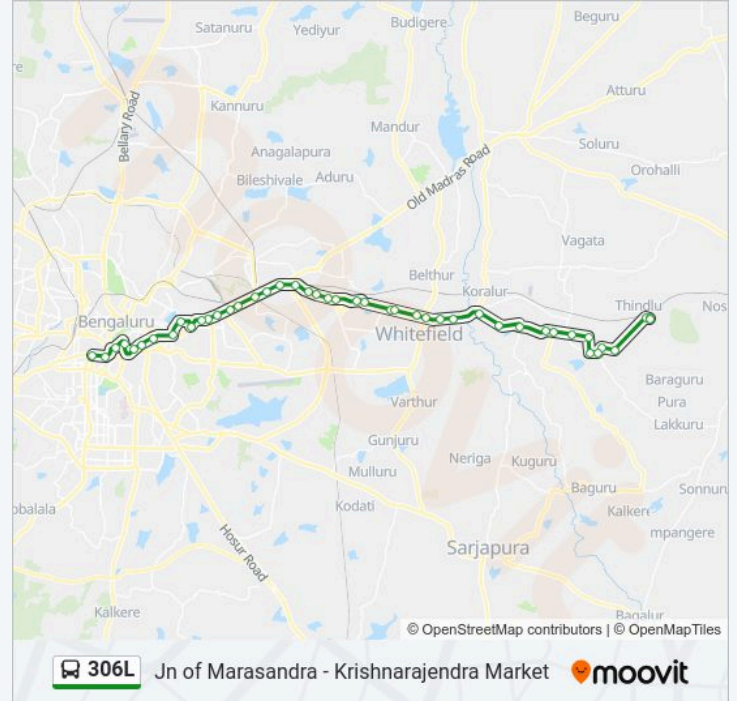

Medahalli Cross

Medahalli Colony

Somalapura Cross

Domlur Cross

Lingadeva Mallasandra Gate

Jn Of Marasandra

Direction: Krishnarajendra Market

43 stops