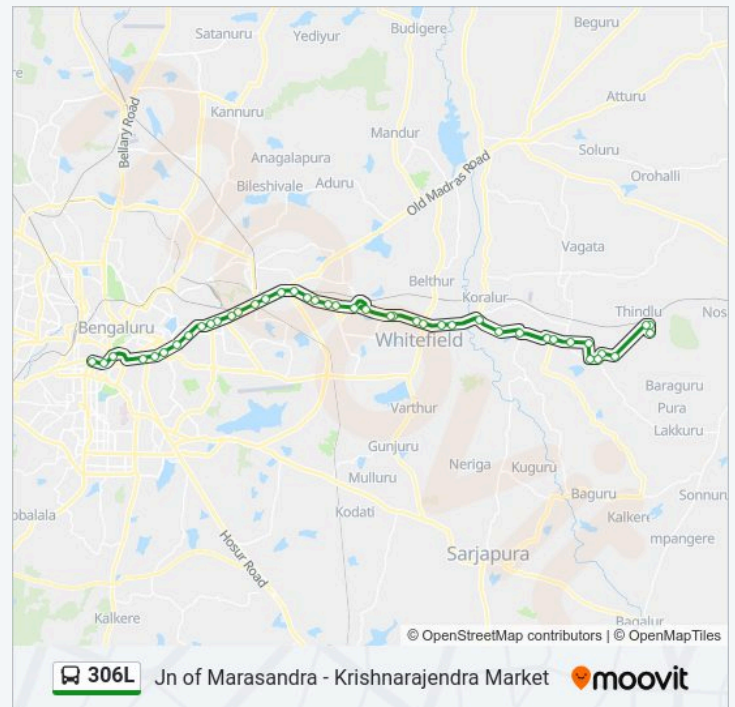

Medahalli Colony

Medahalli Cross

Devanagundi Cross

Devanagondi

Hosahalli Cross Devanagondi

Dodda Dunnasandra Cross

Dodda Dunnasandra

Bhodhana Hosahalli

Old Samethanahalli

Thirumalashettyhalli Cross

Channasandra

M.V.J.College

Hope Farm

B.P.L.

I.T.P.L.Whitefield

Pattandur Agrahara Gate

Rajapalya

Hoodi

Brook Steel E.S.I.

Garudacharpalya

Singayyanapalya

Mahadevapura

B Narayanapura

K.R.Puram Metro Station

Tin Factory

Benniganahalli

Baiyappanahalli Metro Station

N.G.E.F.

Swamy Vivekananda Metro Station / Isolation Hospital

Binnamangala (Indiranagara R.T.O.Office)

Depot 6 Indiranagara

Halasuru

Friday

06:35 - 16:00

Saturday

06:35 - 16:00

306L bus Info

Direction: Krishnarajendra Market

Stops: 43

Trip Duration: 81 min

Line Summary: