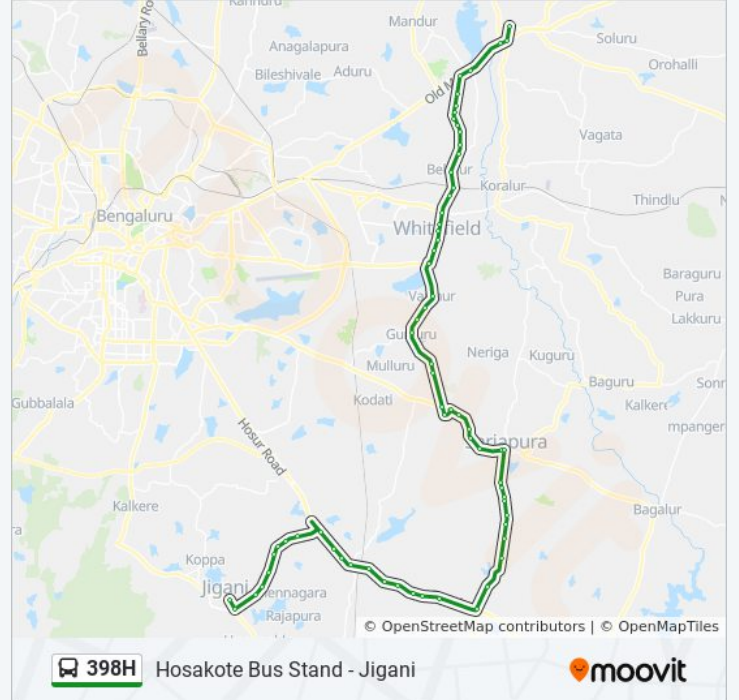

Sai Baba General Hospital

Whitefield Post Office

Brooke Bond

Varthuru Kodi

Varthuru

K.K.School

Vinayakanagara Gunjuru

Gunjuru

Heggondanahalli

Green Wood High School

Dommasandra Circle

Dommasandra

Thigalara Chowdenahalli Cross

Chambenahalli

Yamare

Crystal Apartment Sarjapura Road

Somapura Gate

Sarjapura Circle

Sarjapura

Garments Factory Borugunte

Boorugunte

Billapura

Billapura Gate

Thyavakanahalli Gate

S Medahalli

No Name

Bidaraguppe

Indlubele

Attibele Bus Stand

Yadavanahalli

Guestline Hotel

Guddahatti Cross

Neraluru Cross