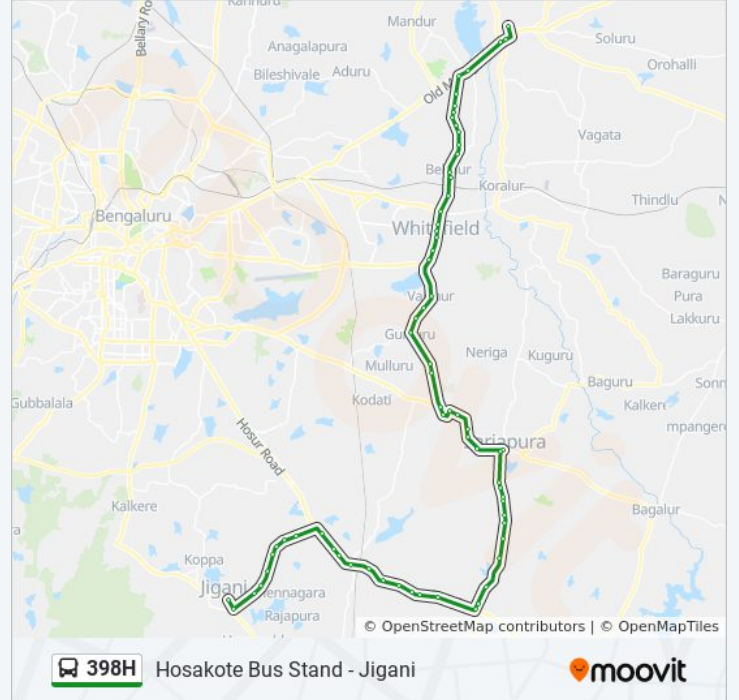

Hope Farm

Kadugodi Bridge

Sathya Sai Baba Mandir

Bellathur

Seegehalli Gate

Shell Petrol Bunk

Sri Lakshmi Industries
Bevina Mara Kannamangala
Kannamangala Gate
Khaji Sonnenahalli Gate
Safal Market
Gorivegere Gate
Katamnalluru Gate
Huskur Kodi
Hoskote High School
Hoskote K.E.B.Circle
Hoskote Old Bus Stand

Direction: Jigani

Stops: 65

Trip Duration: 122 min

Line Summary:

Sai Baba General Hospital

Whitefield Post Office

Brooke Bond

Varthuru Kodi