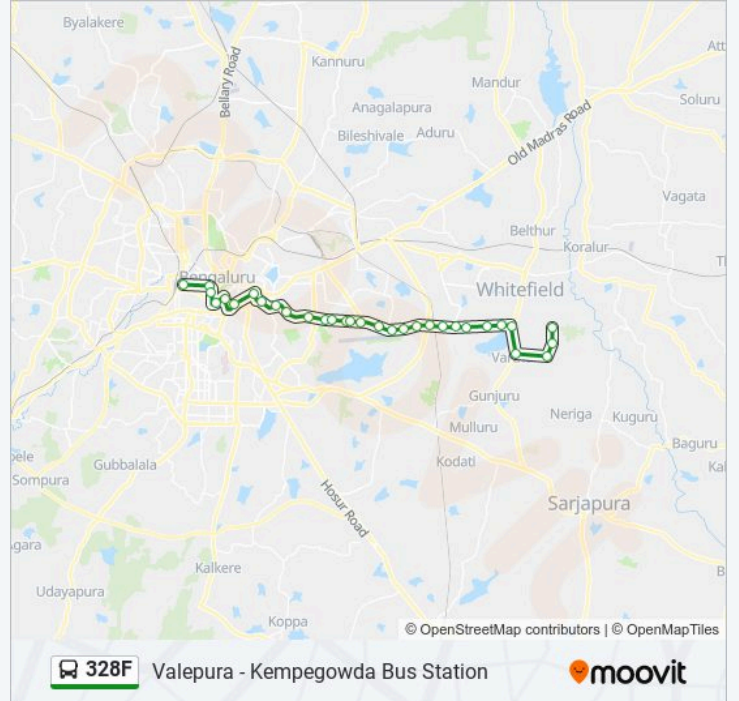

The 328F bus line (Valepura - Kempegowda Bus Station) has 2 routes. For regular weekdays, their operation hours are: (1) Kempegowda Bus Station: 07:35(2) Valepura: 09:10

Use the Moovit App to find the closest 328F bus station near you and find out when is the next 328F bus arriving.

328F bus Info

Direction: Valepura

Stops: 31

Trip Duration: 64 min

Line Summary:

Yamalur Cross

Marathahalli

Marathahalli Bridge

Shanimahatma Temple

Valepura

328F bus time schedules and route maps are available in an offline PDF at moovitapp.com. Use the Moovit App to see live bus times, train schedule or subway schedule, and step-by-step directions for all public transit in Bengaluru.