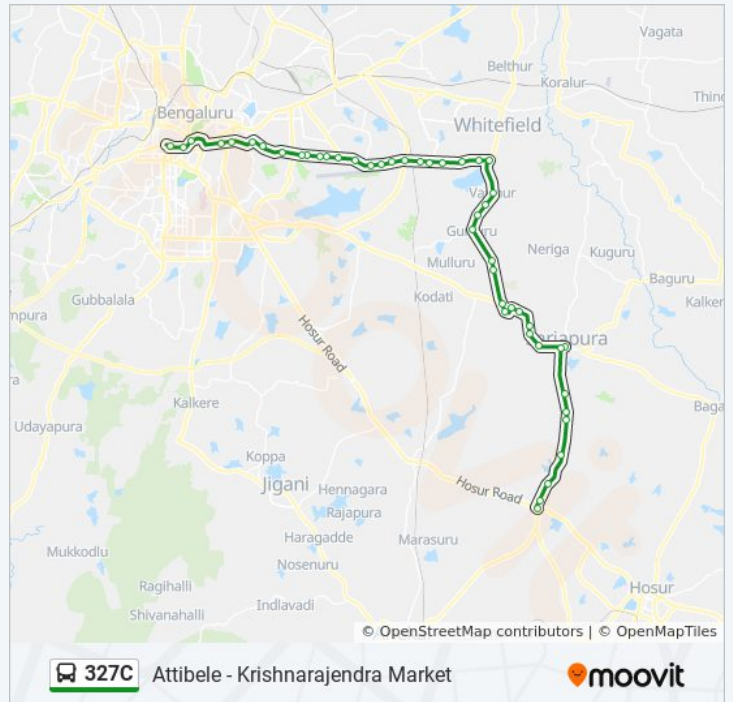

Direction: Krishnarajendra Market

Stops: 46

Trip Duration: 83 min

Line Summary:

Attibele - Krishnarajendra Market

Manipal Hospital

Kodihalli

Domlur