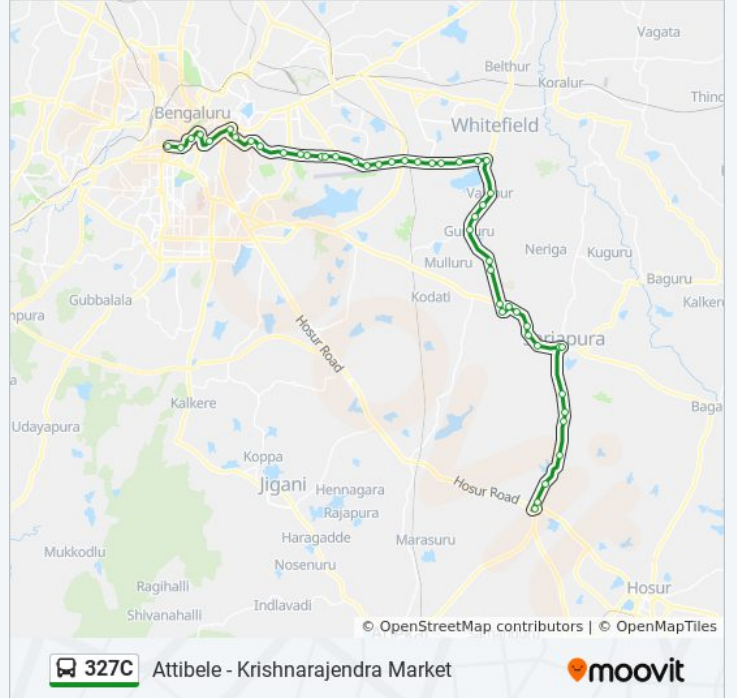

Billapura

Thyavakanahalli Gate

S Medahalli

Bidaraguppe

Indlubele

Jigala Cross

Attibele Bus Stand

Direction: Krishnarajendra Market