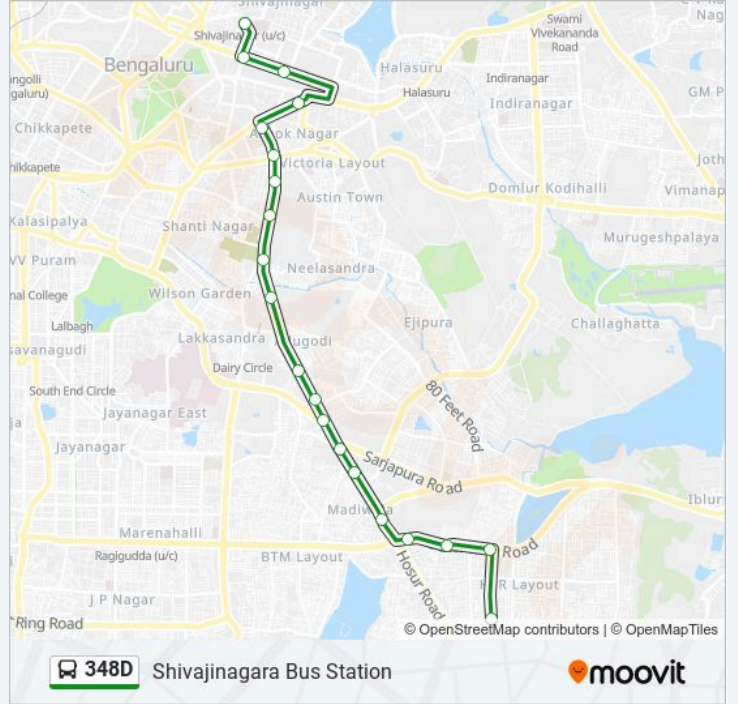

## Shivajinagara Bus Station

Get The App

The 348D bus line Shivajinagara Bus Station has one route. For regular weekdays, their operation hours are:

(1) Shivajinagara Bus Station: 09:25 - 19:55

Use the Moovit App to find the closest 348D bus station near you and find out when is the next 348D bus arriving.

### 348D bus Time Schedule

Shivajinagara Bus Station Route Timetable:

Sunday	06:25 - 20:20
Monday	09:25 - 19:55
Tuesday	09:25 - 19:55
Wednesday	09:25 - 19:55
Thursday	09:25 - 19:55
Friday	09:25 - 19:55
Saturday	06:25 - 20:20

### 348D bus Info

**Direction:** Shivajinagara Bus Station

**Stops:** 20

**Trip Duration:** 28 min

**Line Summary:**

348D bus time schedules and route maps are available in an offline PDF at [moovitapp.com](https://moovitapp.com). Use the Moovit App to see live bus times, train schedule or subway schedule, and step-by-step directions for all public transit in Bengaluru.