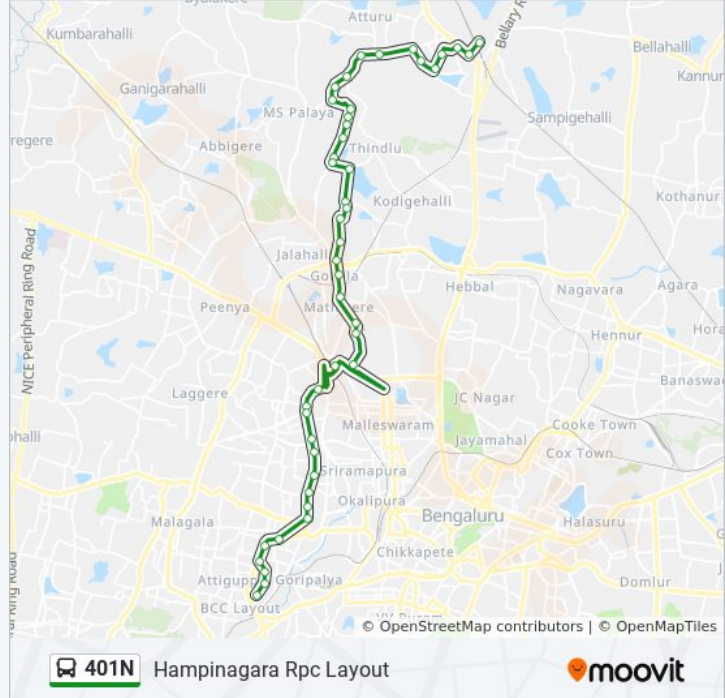

B.E.L.Hospital

B.E.L.Circle

Gokula

Mathikere

M.S.Ramaiah College

Diwanarapalya

Toll Gate Yeshwanthapura

Yeshwanthapura Bus Station

Iskcon Temple

Mahalakshmi Layout Entrance

Rajajinagara 1st Block

Rajajinagara Metro Station

Manjunatha Nagara

E.S.I.Hospital Rajajinagara

Dhobi Ghat Rajajinagara

Industrial Area Rajajinagara

Aralimara Industrial Area Rajajinagara

Vijayanagara Vijaya Bank

Vijayanagara

Maruthi Mandira

Hampi Nagara Post Office

Hampinagara 7th Main

Hampinagara R.P.C.Layout

401N Hampinagara Rpc Layout

Direction: Yelahanka

46 stops

[VIEW LINE SCHEDULE](#)

Hampinagara R.P.C.Layout

Hampinagara 7th Cross

Hampi Nagara Post Office

Maruthi Mandira

Vijayanagara

Agrahara Dasarahalli

401N bus Time Schedule

Yelahanka Route Timetable:

Sunday	07:15 - 22:20
Monday	07:15 - 22:20
Tuesday	07:15 - 22:20
Wednesday	07:15 - 22:20
Thursday	07:15 - 22:20
Friday	07:15 - 22:20
Saturday	07:15 - 22:20