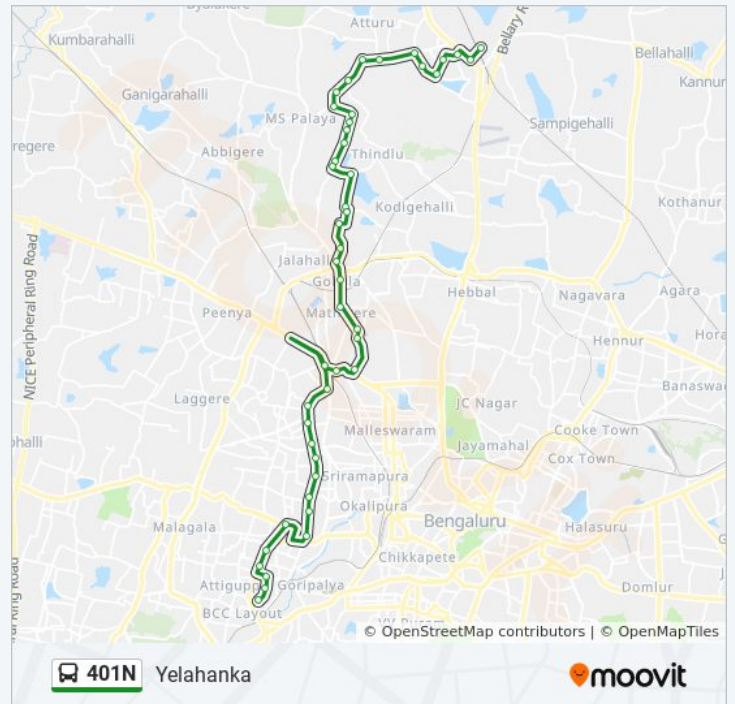

Durga Parameshwari Temple

Vidyaranyapura

Sri Chowdeshwari Devi Circle

Chikkabettahalli

Bettahalli Layout

Thirumala Dhaba

Atturu Layout

401N bus Info

Direction: Yelahanka

Stops: 46

Trip Duration: 64 min

Line Summary:

Mother Dairy Cross Yelahanka

Yelahanka Satellite Town

Chikka Bommasandra Cross

Sharavathi Hotel