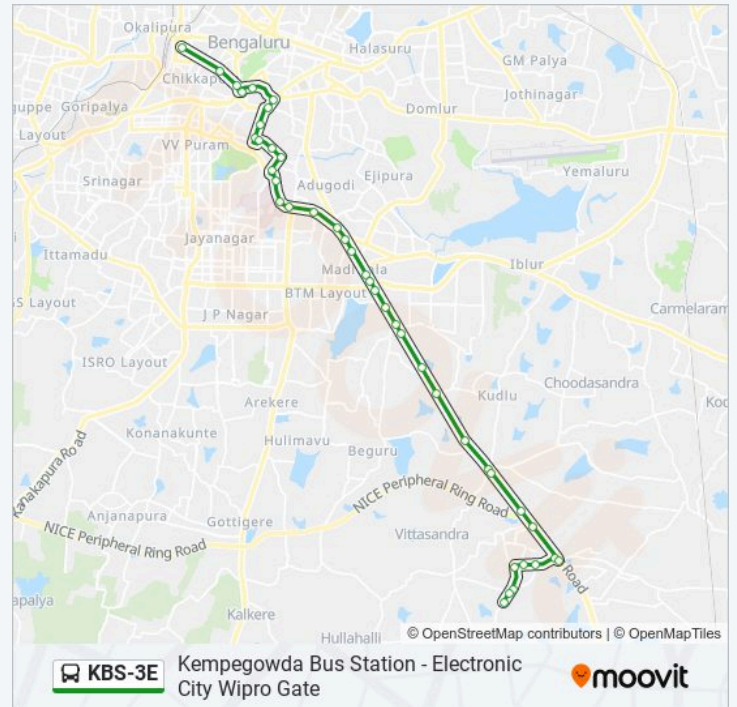

Trip Duration: 51 min
Line Summary:

Electronic City P.E.S.I.T College

Hosa Road Junction

Hosa Road

Singasandra

Kudlu Gate

Garvebhavi Palya

Bommanahalli

Bommanahalli

Roopena Agrahara

Central Silk Board

Central Silk Board

Madiwala

Ayyappaswamy Temple Madiwala

St Johns Hospital

Hosur Road Junction

Muneshwara Temple

Bengaluru Dairy Circle

Nimhans Hospital

Lakkasandra

Wilson Garden 10th Cross

Wilson Garden

Shanthinagara Ksrtc Quarters

Shanthinagara Bus Station

Shanthinagara

K.H.Road

Walker Langford Road

Richmond Circle

Pallavi Talkies

Corporation

St.Marthas Hospital Corporation

Mysore Bank

Kempegowda Bus Station