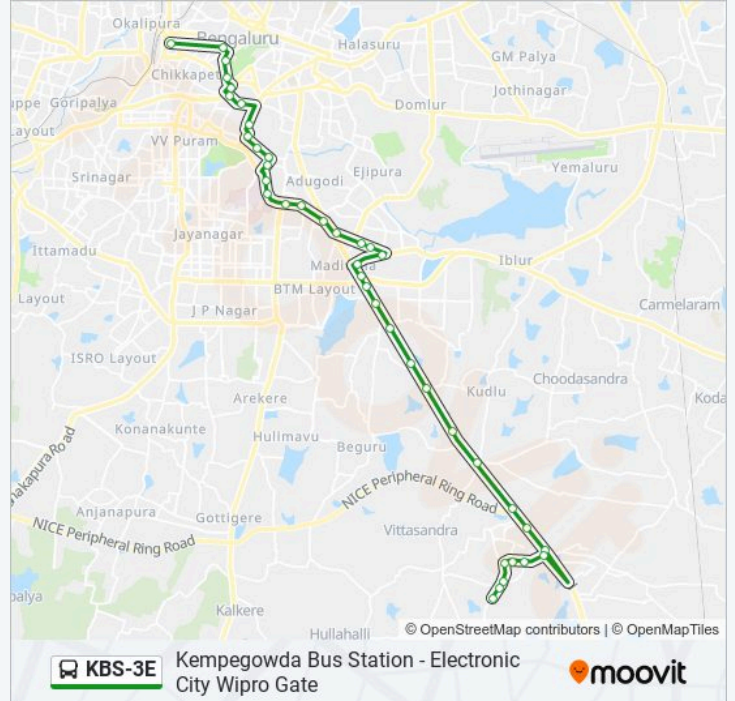

The KBS-3E bus line (Kempegowda Bus Station - Electronic City Wipro Gate) has 2 routes. For regular weekdays, their operation hours are:

(1) Electronic City Wipro Gate: 06:20 - 20:35(2) Kempegowda Bus Station: 05:00 - 21:00

Use the Moovit App to find the closest KBS-3E bus station near you and find out when is the next KBS-3E bus arriving.

Direction: Electronic City Wipro Gate

40 stops

[VIEW LINE SCHEDULE](#)

Kempegowda Bus Station

Electronic City Toll

Siemens

B.H.E.L. (Towards Electronic City Wipro Gate)

Wipro Gate Shikaripalya Cross

Wipro Gate Shikaripalya Cross

Electronic City Wipro Main Gate

Direction: Kempegowda Bus Station

41 stops

[VIEW LINE SCHEDULE](#)

Electronic City Wipro Main Gate

Wipro Gate Shikaripalya Cross

Wipro Gate Shikaripalya Cross

B.H.E.L. (Towards Electronic City Junction)

Siemens

Electronic City Toll

Electronic City