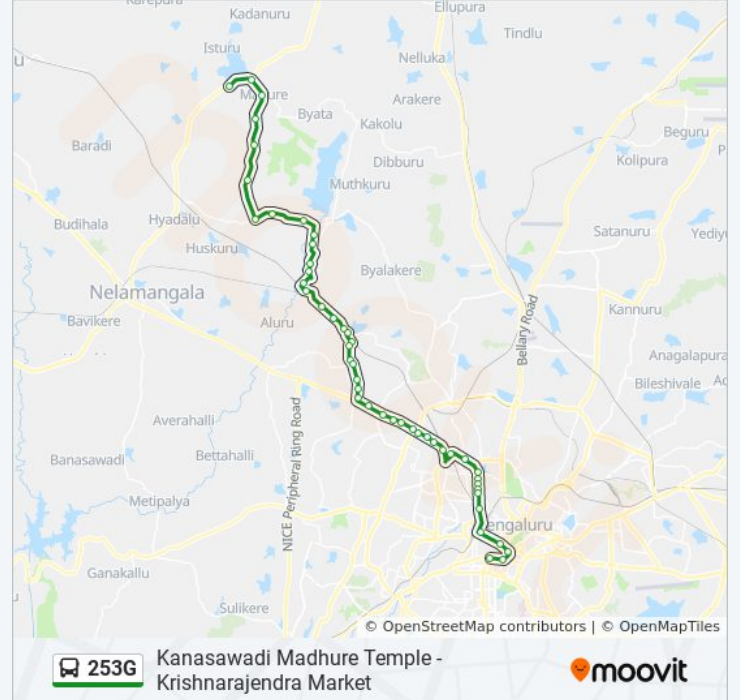

T Dasarahalli

8th Mile

Widia School

Bagalagunte

Bone Mill

Sapthagiri College

Janapriya Apartments

Railway Station Chikkabanavara

Chikka Banavara

Gangamma Temple Chikkabanavara

Dwarakanagara

Soladevanahalli Police Station

Tharabanahalli

Tharabanahalli Choultry

Thore Nagasandra Cross

Hurali Chikkanahalli

Thirumalapura

Hesaraghatta T.B.Cross

Hesaraghatta Bus Stand

Guddadahalli

Thotagere Basavanna Devastana

Chikka Kukkanahalli

Bandaiahana Palya

Kodihalli Hesarugatta

Madhure Village

Kodipalya

Chikka Madhure

Direction: Krishnarajendra Market

50 stops

[VIEW LINE SCHEDULE](#)

Chikka Madhure

Kodipalya

253G bus Time Schedule

Krishnarajendra Market Route Timetable:

Sunday	07:50 - 17:10
Monday	07:50 - 17:10
Tuesday	07:50 - 17:10