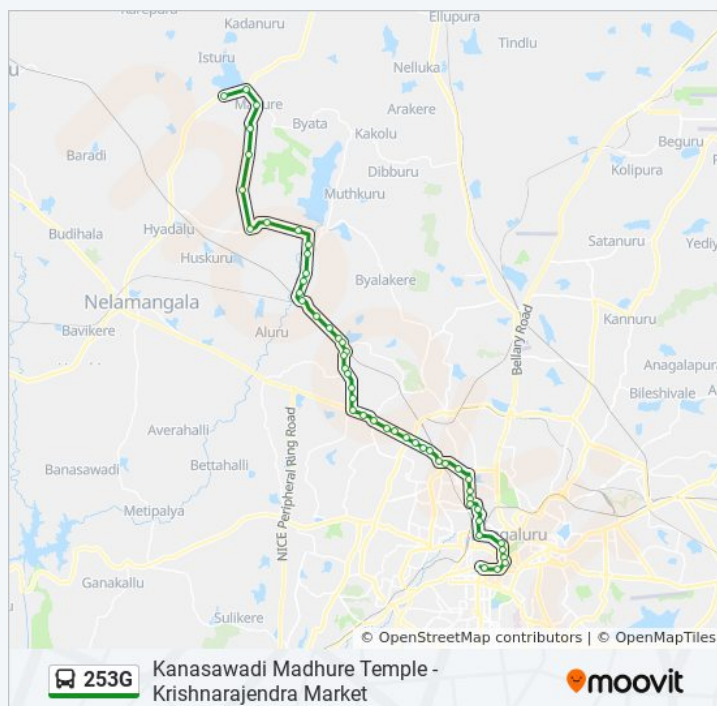

253G

Kanasawadi Madhure Temple - Krishnarajendra Market

Get The App

The 253G bus line (Kanasawadi Madhure Temple - Krishnarajendra Market) has 2 routes. For regular weekdays, their operation hours are:

(1) Kanasawadi Madhure Temple: 05:00 - 19:40 (2) Krishnarajendra Market: 07:50 - 17:10

Wednesday	07:50 - 17:10
Thursday	07:50 - 17:10
Friday	07:50 - 17:10
Saturday	07:50 - 17:10

253G bus Info

Direction: Krishnarajendra Market

Stops: 50

Trip Duration: 97 min

Line Summary:

Govardhan Talkies

Yeshwanthapura Bus Station