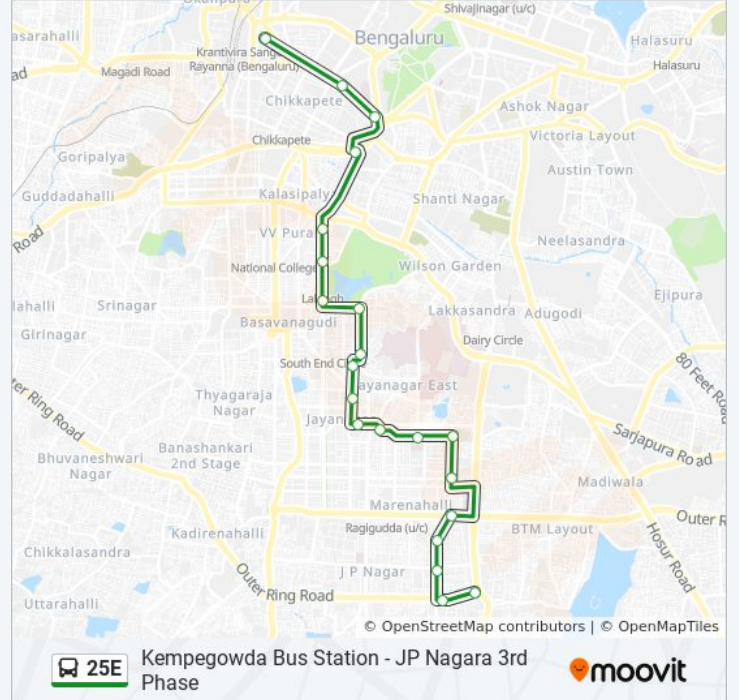

Kempegowda Bus Station - JP Nagara 3rd Phase

[Get The App](#)

The 25E bus line (Kempegowda Bus Station - JP Nagara 3rd Phase) has 2 routes. For regular weekdays, their operation hours are:

(1) Jp Nagara 3rd Phase: 06:25 - 19:45(2) Kempegowda Bus Station: 07:40 - 21:00

Use the Moovit App to find the closest 25E bus station near you and find out when is the next 25E bus arriving.

Direction: Jp Nagara 3rd Phase

18 stops

[VIEW LINE SCHEDULE](#)

- Kempegowda Bus Station
- Maharani College
- St Marthas Hospital Corporation
- Corporation
- Poornima Talkies
- Lalbagh Main Gate
- Lalbagh West Gate
- R.V.Teachers College
- Ashoka Pillar
- Rani Sarala Devi College
- Jayanagara 3rd Block
- Jayanagara 4th Block
- Sanjay Gandhi Hospital
- Carmel Convent
- Jayanagara Pump House
- Jayanagar East
- Mico Checkpost
- J.P.Nagara 3rd Phase

25E bus Info

Direction: Jp Nagara 3rd Phase

Stops: 18

Trip Duration: 27 min

Line Summary:

Direction: Kempegowda Bus Station

21 stops

[VIEW LINE SCHEDULE](#)

25E bus Info

Direction: Kempegowda Bus Station

Stops: 21

Trip Duration: 30 min

Line Summary:

St. Marthas Hospital Corporation

Mysore Bank

Kempegowda Bus Station