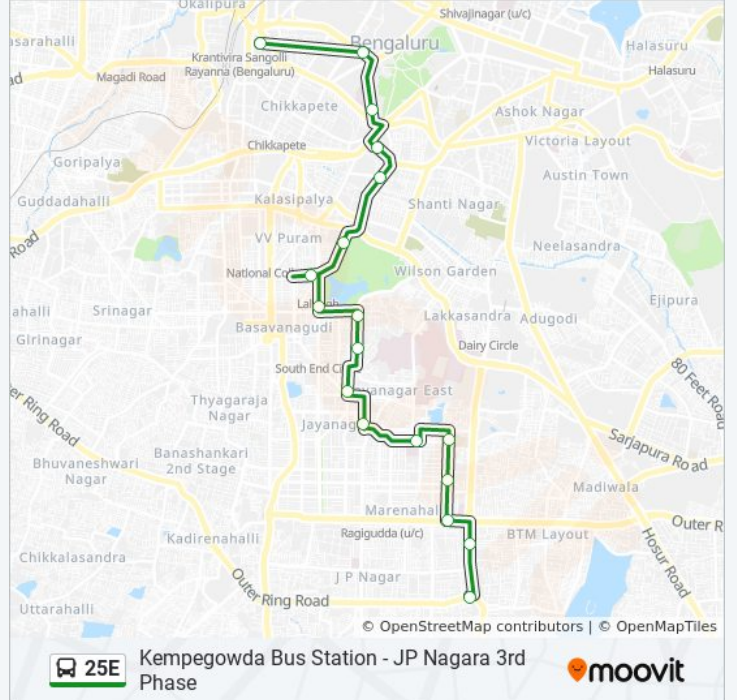

Kempegowda Bus Station - JP Nagara 3rd Phase

[Get The App](#)

The 25E bus line (Kempegowda Bus Station - JP Nagara 3rd Phase) has 2 routes. For regular weekdays, their operation hours are:

(1) Jp Nagara 3rd Phase: 06:25 - 19:45(2) Kempegowda Bus Station: 07:40 - 21:00

Use the Moovit App to find the closest 25E bus station near you and find out when is the next 25E bus arriving.

Direction: Jp Nagara 3rd Phase

18 stops

[VIEW LINE SCHEDULE](#)

- Kempegowda Bus Station
- Maharani College
- St Marthas Hospital Corporation
- Corporation
- Poornima Talkies
- Lalbagh Main Gate
- Lalbagh West Gate
- R.V.Teachers College
- Ashoka Pillar
- Rani Sarala Devi College
- Jayanagara 3rd Block
- Jayanagara 4th Block
- Sanjay Gandhi Hospital
- Carmel Convent
- Jayanagara Pump House
- Jayanagar East
- Mico Checkpost
- J.P.Nagara 3rd Phase

25E bus Time Schedule

Jp Nagara 3rd Phase Route Timetable:

Sunday	06:25 - 19:45
Monday	06:25 - 19:45
Tuesday	06:25 - 19:45
Wednesday	06:25 - 19:45
Thursday	06:25 - 19:45
Friday	06:25 - 19:45
Saturday	06:25 - 19:45

25E bus Info

Direction: Jp Nagara 3rd Phase

Stops: 18

Trip Duration: 27 min

Line Summary:

Direction: Kempegowda Bus Station

21 stops

[VIEW LINE SCHEDULE](#)