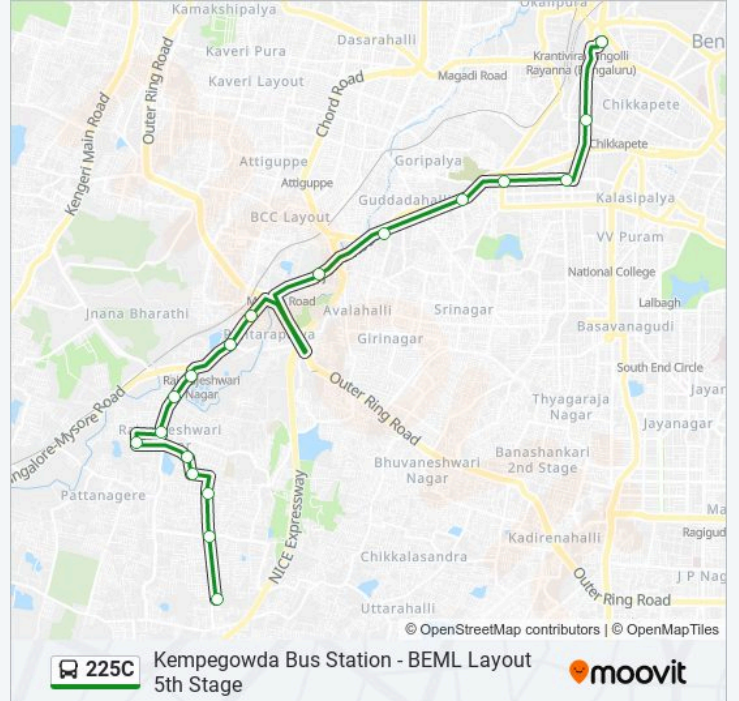

Use the Moovit App to find the closest 225C bus station near you and find out when is the next 225C bus arriving.

Direction: Beml Layout 5th Stage

18 stops

[VIEW LINE SCHEDULE](#)

- Kempegowda Bus Station
- Super Talkies (Cottonpet Hospital)
- Rayan Circle
- Sirsi Circle
- Mysore Road Toll Gate
- Mysore Road Bus Station
- B.H.E.L.
- Nayandahalli
- B.W.S.S.B.Quarters Nayandahalli
- Rajarajeshwarinagara Gate
- Petrol Bunk Rajarajeshwari Nagara
- Rajarajeshwari School
- Rajarajeshwari Temple
- Nimishamba Temple
- Ideal Homes
- B.E.M.L.Complex
- Double Road B.E.M.L.Layout
- B.E.M.L.Layout 5th Stage

225C bus Time Schedule

Beml Layout 5th Stage Route Timetable:

Sunday	24 hours
Monday	24 hours
Tuesday	24 hours
Wednesday	24 hours
Thursday	24 hours
Friday	24 hours
Saturday	24 hours

225C bus Info

Direction: Beml Layout 5th Stage

Stops: 18

Trip Duration: 28 min

Line Summary:

Direction: Kempegowda Bus Station

21 stops

[VIEW LINE SCHEDULE](#)

- B.E.M.L.Layout 5th Stage
- Double Road B.E.M.L.Layout
- B.E.M.L.Complex
- Ideal Homes
- Nimishamba Temple
- Rajarajeshwari Temple
- Rajarajeshwari School
- Petrol Bunk Rajarajeshwari Nagara
- Rajarajeshwari Nagara Gate
- B.W.S.S.B.Quarters Nayandahalli
- Nayandahalli
- B.H.E.L.
- Bapujinagara
- New Guddadahalli
- Mysore Circle
- Rayan Circle
- K.R.Market (Kalasipalya)
- Town Hall

225C bus Time Schedule

Kempegowda Bus Station Route Timetable:

Sunday	24 hours
Monday	24 hours
Tuesday	24 hours
Wednesday	24 hours
Thursday	24 hours
Friday	24 hours
Saturday	24 hours

225C bus Info

Direction: Kempegowda Bus Station