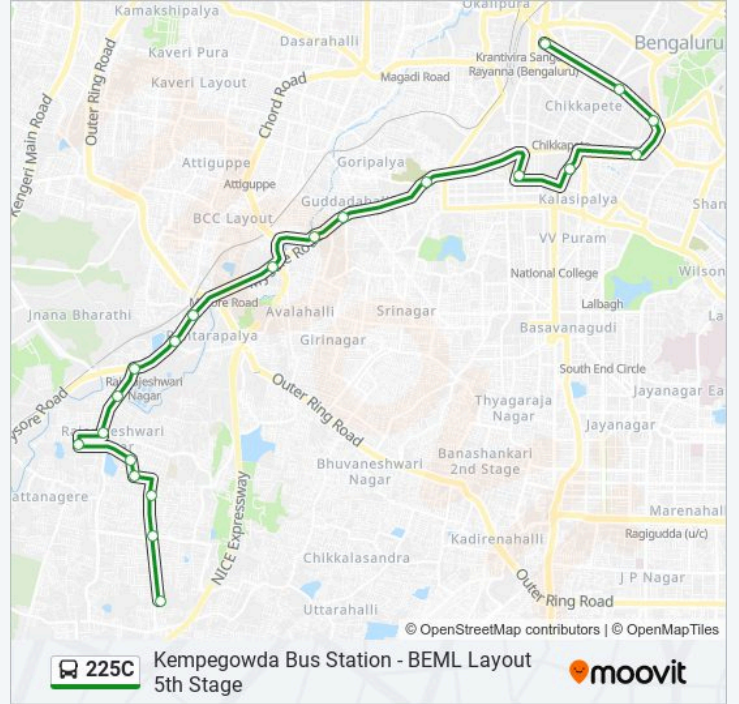

Stops: 18

Trip Duration: 28 min

Line Summary:

Direction: Kempegowda Bus Station

21 stops

[VIEW LINE SCHEDULE](#)

- B.E.M.L.Layout 5th Stage
- Double Road B.E.M.L.Layout
- B.E.M.L.Complex
- Ideal Homes
- Nimishamba Temple
- Rajarajeshwari Temple
- Rajarajeshwari School
- Petrol Bunk Rajarajeshwari Nagara
- Rajarajeshwari Nagara Gate
- B.W.S.S.B.Quarters Nayandahalli
- Nayandahalli
- B.H.E.L.
- Bapujinagara
- New Guddadahalli
- Mysore Circle
- Rayan Circle
- K.R.Market (Kalasipalya)
- Town Hall

225C bus Time Schedule

Kempegowda Bus Station Route Timetable:

Sunday	24 hours
Monday	24 hours
Tuesday	24 hours
Wednesday	24 hours
Thursday	24 hours
Friday	24 hours
Saturday	24 hours

225C bus Info

Direction: Kempegowda Bus Station

Stops: 21

Trip Duration: 32 min

Line Summary:

St. Marthas Hospital Corporation

Mysore Bank

Kempegowda Bus Station

225C bus time schedules and route maps are available in an offline PDF at moovitapp.com. Use the Moovit App to see live bus times, train schedule or subway schedule, and step-by-step directions for all public transit in Bengaluru.