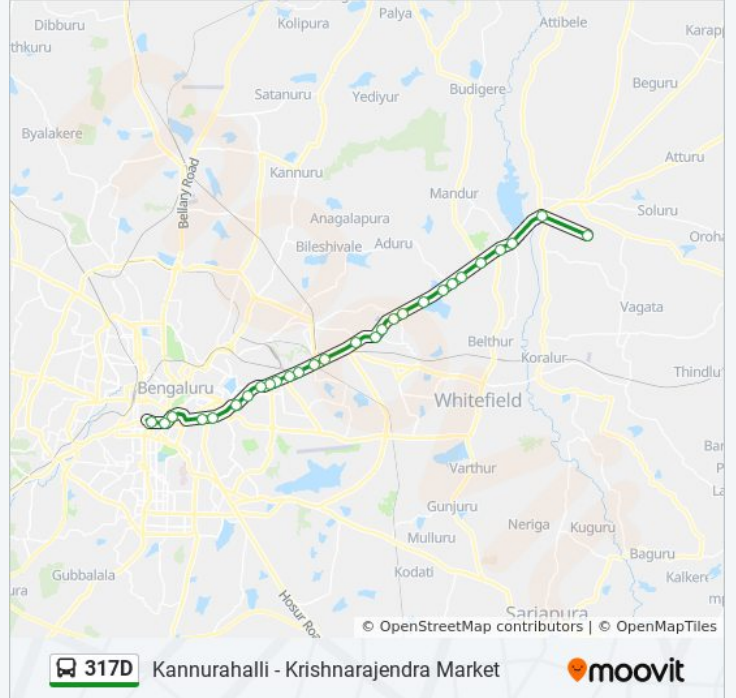

Halasuru

Lido

Life Style

Richmond Circle

Corporation

Town Hall

K.R.Market

317D bus time schedules and route maps are available in an offline PDF at moovitapp.com. Use the [Moovit App](#) to see live bus times, train schedule or subway schedule, and step-by-step directions for all public transit in Bengaluru.