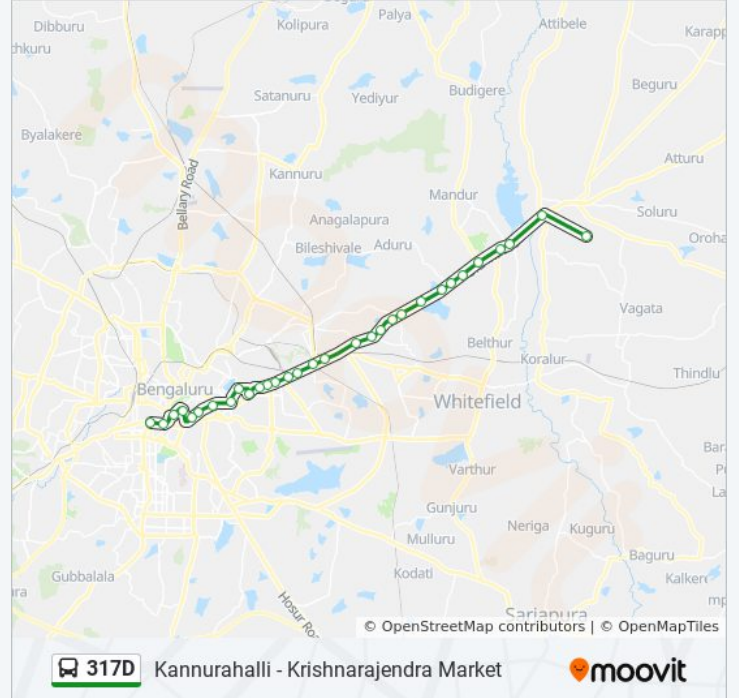

Veeranahalli

Avalahalli

Cheemasandra Gate

Budigere Cross

Katamnalluru Gate

Huskur Kodi

Hoskote High School

Kannurahalli

Direction: Krishnarajendra Market

28 stops

[VIEW LINE SCHEDULE](#)

Kannura Halli

Hoskote High School

Huskur Kodi

Katamnalluru Gate

Budigere Cross