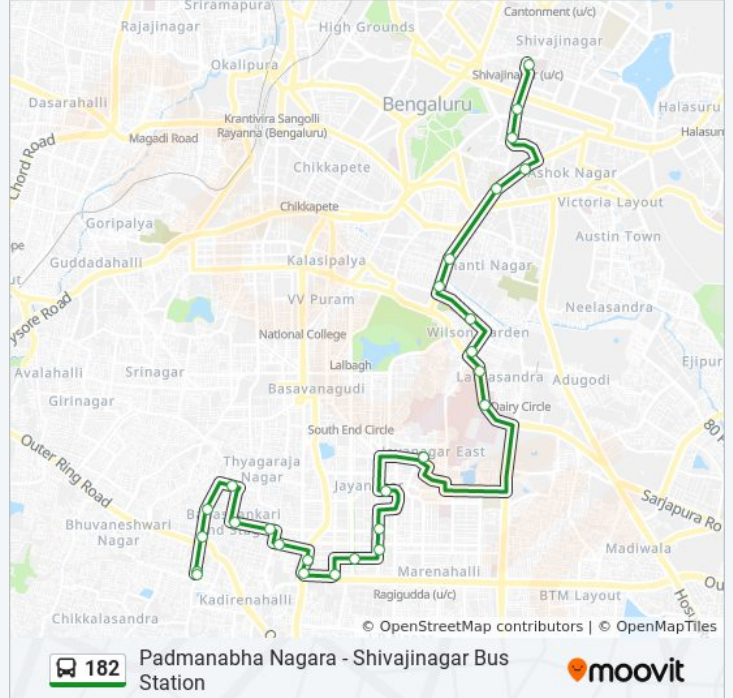

The 182 bus line (Shivajinagara Bus Station - Padmanabha Nagara) has 2 routes. For regular weekdays, their operation hours are:

(1) Padmanabha Nagara: 10:00(2) Shivajinagara Bus Station: 08:50 - 12:05

Use the Moovit App to find the closest 182 bus station near you and find out when is the next 182 bus arriving.

182 bus Time Schedule

Padmanabha Nagara Route Timetable:

Sunday	10:00
Monday	10:00
Tuesday	10:00
Wednesday	10:00
Thursday	10:00
Friday	10:00
Saturday	10:00

182 bus Info

Direction: Padmanabha Nagara

Stops: 33

Trip Duration: 38 min

Line Summary:

38th Cross Jayanagara

5th Block Jayanagara

Sangam Circle

Banashankari Bus Station

Hunasemara

Mono Type

Bata Showroom

Banashankari B.D.A.Complex

Indira Nursing Home

K.I.M.S.College

Devegowda Petrol Bunk

Padmanabha Nagara

Direction: Shivajinagara Bus Station

34 stops