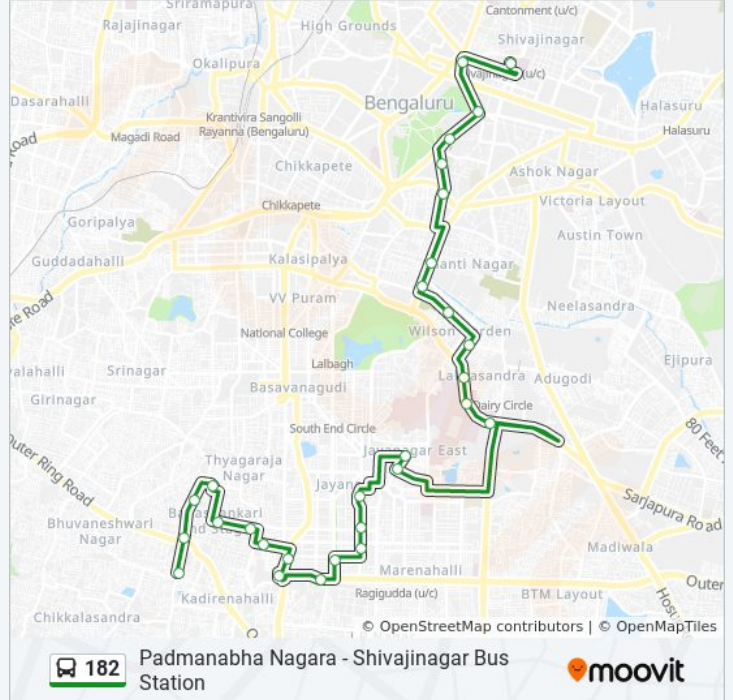

The 182 bus line (Shivajinagara Bus Station - Padmanabha Nagara) has 2 routes. For regular weekdays, their operation hours are:

(1) Padmanabha Nagara: 10:00(2) Shivajinagara Bus Station: 08:50 - 12:05

Use the Moovit App to find the closest 182 bus station near you and find out when is the next 182 bus arriving.

182 bus Time Schedule

Padmanabha Nagara Route Timetable:

Sunday	10:00
Monday	10:00
Tuesday	10:00
Wednesday	10:00
Thursday	10:00
Friday	10:00
Saturday	10:00

182 bus Info

Direction: Padmanabha Nagara

Stops: 33

182 bus Info

Direction: Shivajinagara Bus Station

Stops: 34

Trip Duration: 36 min

Line Summary:

Madhavan Park

Rani Sarala Devi College

Ashoka Pillar

Richmond Circle (Bishop Cotton Girls High School)

St. Joseph College

State Bank India Garage

State Bank Of India (Bowring Institute)

M.G.Road

Shivajinagara Bus Station

182 bus time schedules and route maps are available in an offline PDF at moovitapp.com. Use the [Moovit App](#) to see live bus times, train schedule or subway schedule, and step-by-step directions for all public transit in Bengaluru.